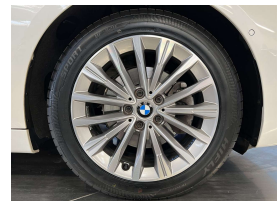

Wholesale Cars Direct

2019 BMW 218i Facelift Active Tourer Luxury - Leather - Grade 4.5.

Stock ID	17263
Engine	1500 cc, Internal Combustion
Body	Hatchback
Odometer	31,850 km
Interior	0
Transmission	Automatic

Welcome to Wholesale Cars Direct.
WCD is quality, WCD is service, it is who we are.

An absolute pristine grade 4.5 luxury European hatch, Big spec. Comes with stereo upgraded to NZ spec, NZ Navigation, Wireless Apple CarPlay, Sports leather multi function steering wheel, Performance control, Driving assistant, Front collision warning, Lights package, Park distant control, Park assistant, Lane departure warning, Comfort access, Automatic tail gate, 17" factory alloy wheels with a brand new set of tires fitted in NZ, Factory Bluetooth, Motorsport suspension, L E D headlights, 8 Airbags, Heated electric front seats drivers seat with memory function, Proximity key - Push button start, iDrive, Front/Rear parking sensors, Reverse camera, Full leather interior.