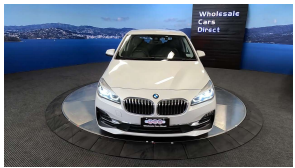

Wholesale Cars Direct

2019 BMW 218i Facelift Active Tourer Luxury - Leather - Grade 4.5.

Stock ID	17263
Engine	1500 cc, Internal Combustion
Body	Hatchback
Odometer	31,850 km
Interior	0
Transmission	Automatic

Welcome to Wholesale Cars Direct.
WCD is quality, WCD is service, it is who we are.

An absolute pristine grade 4.5 luxury European hatch, Big spec. Comes with stereo upgraded to NZ spec, NZ Navigation, Wireless Apple CarPlay, Sports leather multi function steering wheel, Performance control, Driving assistant, Front collision warning, Lights package, Park distant control, Park assistant, Lane departure warning, Comfort access, Automatic tail gate, 17" factory alloy wheels with a brand new set of tires fitted in NZ, Factory Bluetooth, Motorsport suspension, L E D headlights, 8 Airbags, Heated electric front seats drivers seat with memory function, Proximity key - Push button start, iDrive, Front/Rear parking sensors, Reverse camera, Full leather interior.