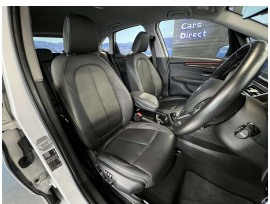

Wholesale Cars Direct

2019 BMW 218i Facelift Active Tourer Luxury - Leather - Grade 4.5.

Stock ID	17263
Engine	1500 cc, Internal Combustion
Body	Hatchback
Odometer	31,850 km
Interior	0
Transmission	Automatic

Welcome to Wholesale Cars Direct.
WCD is quality, WCD is service, it is who we are.

An absolute pristine grade 4.5 luxury European hatch, Big spec. Comes with stereo upgraded to NZ spec, NZ Navigation, Wireless Apple CarPlay, Sports leather multi function steering wheel, Performance control, Driving assistant, Front collision warning, Lights package, Park distant control, Park assistant, Lane departure warning, Comfort access, Automatic tail gate, 17" factory alloy wheels with a brand new set of tires fitted in NZ, Factory Bluetooth, Motorsport suspension, L E D headlights, 8 Airbags, Heated electric front seats drivers seat with memory function, Proximity key - Push button start, iDrive, Front/Rear parking sensors, Reverse camera, Full leather interior.