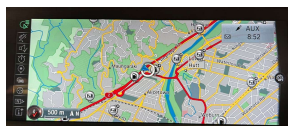

Wholesale Cars Direct

2019 BMW 218i Facelift Active Tourer Luxury - Leather - Grade 4.5.

Stock ID	17263
Engine	1500 cc, Internal Combustion
Body	Hatchback
Odometer	31,850 km
Interior	0
Transmission	Automatic

Welcome to Wholesale Cars Direct.
WCD is quality, WCD is service, it is who we are.

An absolute pristine grade 4.5 luxury European hatch, Big spec. Comes with stereo upgraded to NZ spec, NZ Navigation, Wireless Apple CarPlay, Sports leather multi function steering wheel, Performance control, Driving assistant, Front collision warning, Lights package, Park distant control, Park assistant, Lane departure warning, Comfort access, Automatic tail gate, 17" factory alloy wheels with a brand new set of tires fitted in NZ, Factory Bluetooth, Motorsport suspension, L E D headlights, 8 Airbags, Heated electric front seats drivers seat with memory function, Proximity key - Push button start, iDrive, Front/Rear parking sensors, Reverse camera, Full leather interior.