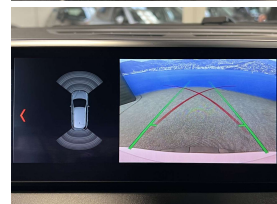

Wholesale Cars Direct

2019 BMW 218i Facelift Active Tourer Luxury - Leather - Grade 4.5.

Stock ID	17263
Engine	1500 cc, Internal Combustion
Body	Hatchback
Odometer	31,850 km
Interior	0
Transmission	Automatic

Welcome to Wholesale Cars Direct.
WCD is quality, WCD is service, it is who we are.

An absolute pristine grade 4.5 luxury European hatch, Big spec. Comes with stereo upgraded to NZ spec, NZ Navigation, Wireless Apple CarPlay, Sports leather multi function steering wheel, Performance control, Driving assistant, Front collision warning, Lights package, Park distant control, Park assistant, Lane departure warning, Comfort access, Automatic tail gate, 17" factory alloy wheels with a brand new set of tires fitted in NZ, Factory Bluetooth, Motorsport suspension, L E D headlights, 8 Airbags, Heated electric front seats drivers seat with memory function, Proximity key - Push button start, iDrive, Front/Rear parking sensors, Reverse camera, Full leather interior.

Mose Mitiana
Vehicle Consultant
0800 22 44 02
022 317 8097
mose@wcd.co.nz

Scotty Duncan
Vehicle Consultant
0800 22 44 02 EXTN 2
022 071 2299
scott@wcd.co.nz

AJ Hoare
Vehicle Consultant
0800 22 44 02
021 784 687
aj@wcd.co.nz