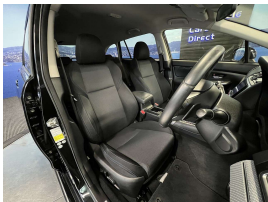

Wholesale Cars Direct

2014 Subaru Levorg 1.6 GTS AWD - Wireless Apple Car Play - Eyesight.

Stock ID	17153
Engine	1600 cc
Body	Station Wagon
Odometer	101,400 km
Interior	0
Transmission	Automatic

Welcome to Wholesale Cars Direct.
WCD is quality, WCD is service, it is who we are.

Great looking AWD GTS. Comes with radar cruise control, Lane departure warning, Forward collision warning, 18" alloys with a brand new set of tires fitted in NZ, Subaru Eyesight, Paddle shift tiptronic, 3 point seat belts for all passengers, Isofix car seat anchor points, Proximity key - Push button start, 7 airbags, Dual side climate control, Auto headlights, Reverse camera, Si drive, Wireless Apple Car Play stereo fitted in NZ.