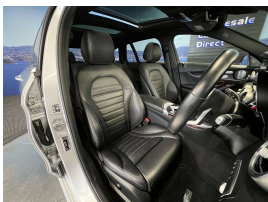

## 2018 Mercedes-Benz C 200 Hybrid AMG Sports - Panoramic Sunroof -

<b>Stock ID</b>	17151
<b>Engine</b>	1500 cc, Hybrid
<b>Body</b>	Station Wagon
<b>Odometer</b>	62,470 km
<b>Interior</b>	Leather
<b>Transmission</b>	Automatic

Welcome to Wholesale Cars Direct.  
WCD is quality, WCD is service, it is who we are.

A pristine HUGE spec hybrid Mercedes estate. Comes with dark tinted glass, Black fabric roof trim, Speed sensitive power steering, Blind spot assist, Active lane change assist, Adaptive cruise control, Smartphone interaction package, Premium Burmester stereo system, Apple Car Play, Ambient illumination, DISTRONIC plus cross support (DTR-Q), Automatic lane recognition, Leather multi function steering wheel with paddle shift tiptronic, Dynamic select drive modes, Attention assist (Drowsiness protection, Automatic high beam switch (IHC) Heated front seats both with memory function, Stereo upgraded to NZ spec, Bluetooth, NZ Navigation, 9 Airbags, 3 Point Seat Belts for all Seats, Brake assist,