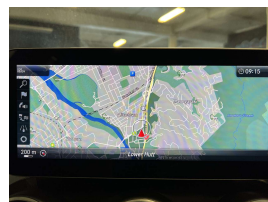

## 2018 Mercedes-Benz C 200 Hybrid AMG Sports - Panoramic Sunroof -

<b>Stock ID</b>	17151
<b>Engine</b>	1500 cc, Hybrid
<b>Body</b>	Station Wagon
<b>Odometer</b>	62,470 km
<b>Interior</b>	Leather
<b>Transmission</b>	Automatic

Welcome to Wholesale Cars Direct.  
WCD is quality, WCD is service, it is who we are.

A pristine HUGE spec hybrid Mercedes estate. Comes with dark tinted glass, Black fabric roof trim, Speed sensitive power steering, Blind spot assist, Active lane change assist, Adaptive cruise control, Smartphone interaction package, Premium Burmester stereo system, Apple Car Play, Ambient illumination, DISTRONIC plus cross support (DTR-Q), Automatic lane recognition, Leather multi function steering wheel with paddle shift tiptronic, Dynamic select drive modes, Attention assist (Drowsiness protection, Automatic high beam switch (IHC) Heated front seats both with memory function, Stereo upgraded to NZ spec, Bluetooth, NZ Navigation, 9 Airbags, 3 Point Seat Belts for all Seats, Brake assist,