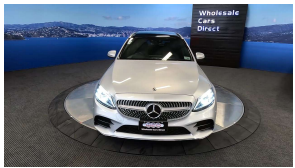

## 2018 Mercedes-Benz C 200 Hybrid AMG Sports - Panoramic Sunroof -

<b>Stock ID</b>	17151
<b>Engine</b>	1500 cc, Hybrid
<b>Body</b>	Station Wagon
<b>Odometer</b>	62,470 km
<b>Interior</b>	Leather
<b>Transmission</b>	Automatic

Welcome to Wholesale Cars Direct.  
WCD is quality, WCD is service, it is who we are.

A pristine HUGE spec hybrid Mercedes estate. Comes with dark tinted glass, Black fabric roof trim, Speed sensitive power steering, Blind spot assist, Active lane change assist, Adaptive cruise control, Smartphone interaction package, Premium Burmester stereo system, Apple Car Play, Ambient illumination, DISTRONIC plus cross support (DTR-Q), Automatic lane recognition, Leather multi function steering wheel with paddle shift tiptronic, Dynamic select drive modes, Attention assist (Drowsiness protection, Automatic high beam switch (IHC) Heated front seats both with memory function, Stereo upgraded to NZ spec, Bluetooth, NZ Navigation, 9 Airbags, 3 Point Seat Belts for all Seats, Brake assist,