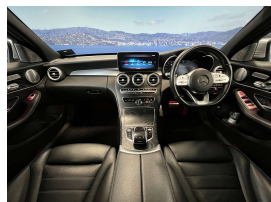

## 2018 Mercedes-Benz C 200 Hybrid AMG Sports - Panoramic Sunroof -

<b>Stock ID</b>	17151
<b>Engine</b>	1500 cc, Hybrid
<b>Body</b>	Station Wagon
<b>Odometer</b>	62,470 km
<b>Interior</b>	Leather
<b>Transmission</b>	Automatic

Welcome to Wholesale Cars Direct.  
WCD is quality, WCD is service, it is who we are.

A pristine HUGE spec hybrid Mercedes estate. Comes with dark tinted glass, Black fabric roof trim, Speed sensitive power steering, Blind spot assist, Active lane change assist, Adaptive cruise control, Smartphone interaction package, Premium Burmester stereo system, Apple Car Play, Ambient illumination, DISTRONIC plus cross support (DTR-Q), Automatic lane recognition, Leather multi function steering wheel with paddle shift tiptronic, Dynamic select drive modes, Attention assist (Drowsiness protection, Automatic high beam switch (IHC) Heated front seats both with memory function, Stereo upgraded to NZ spec, Bluetooth, NZ Navigation, 9 Airbags, 3 Point Seat Belts for all Seats, Brake assist,