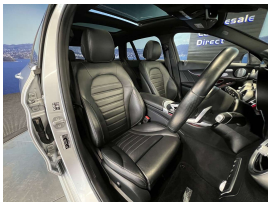

Wholesale Cars Direct

2018 Mercedes-Benz C 200 Hybrid AMG Sports - Panoramic Sunroof -

Stock ID	17151
Engine	1500 cc, Hybrid
Body	Station Wagon
Odometer	62,470 km
Interior	Leather
Transmission	Automatic

Welcome to Wholesale Cars Direct.
WCD is quality, WCD is service, it is who we are.

A pristine HUGE spec hybrid Mercedes estate. Comes with dark tinted glass, Black fabric roof trim, Speed sensitive power steering, Blind spot assist, Active lane change assist, Adaptive cruise control, Smartphone interaction package, Premium Burmester stereo system, Apple Car Play, Ambient illumination, DISTRONIC plus cross support (DTR-Q), Automatic lane recognition, Leather multi function steering wheel with paddle shift tiptronic, Dynamic select drive modes, Attention assist (Drowsiness protection, Automatic high beam switch (IHC) Heated front seats both with memory function, Stereo upgraded to NZ spec, Bluetooth, NZ Navigation, 9 Airbags, 3 Point Seat Belts for all Seats, Brake assist,