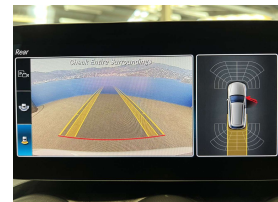

Wholesale Cars Direct

2018 Mercedes-Benz C 200 Hybrid AMG Sports - Panoramic Sunroof -

Stock ID	17151
Engine	1500 cc, Hybrid
Body	Station Wagon
Odometer	62,470 km
Interior	Leather
Transmission	Automatic

Welcome to Wholesale Cars Direct.
WCD is quality, WCD is service, it is who we are.

A pristine HUGE spec hybrid Mercedes estate. Comes with dark tinted glass, Black fabric roof trim, Speed sensitive power steering, Blind spot assist, Active lane change assist, Adaptive cruise control, Smartphone interaction package, Premium Burmester stereo system, Apple Car Play, Ambient illumination, DISTRONIC plus cross support (DTR-Q), Automatic lane recognition, Leather multi function steering wheel with paddle shift tiptronic, Dynamic select drive modes, Attention assist (Drowsiness protection, Automatic high beam switch (IHC) Heated front seats both with memory function, Stereo upgraded to NZ spec, Bluetooth, NZ Navigation, 9 Airbags, 3 Point Seat Belts for all Seats, Brake assist,