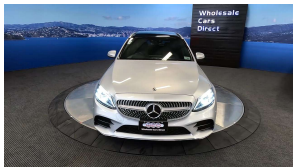

Wholesale Cars Direct

2018 Mercedes-Benz C 200 Hybrid AMG Sports - Panoramic Sunroof -

Stock ID	17151
Engine	1500 cc, Hybrid
Body	Station Wagon
Odometer	62,470 km
Interior	Leather
Transmission	Automatic

Welcome to Wholesale Cars Direct.
WCD is quality, WCD is service, it is who we are.

A pristine HUGE spec hybrid Mercedes estate. Comes with dark tinted glass, Black fabric roof trim, Speed sensitive power steering, Blind spot assist, Active lane change assist, Adaptive cruise control, Smartphone interaction package, Premium Burmester stereo system, Apple Car Play, Ambient illumination, DISTRONIC plus cross support (DTR-Q), Automatic lane recognition, Leather multi function steering wheel with paddle shift tiptronic, Dynamic select drive modes, Attention assist (Drowsiness protection, Automatic high beam switch (IHC) Heated front seats both with memory function, Stereo upgraded to NZ spec, Bluetooth, NZ Navigation, 9 Airbags, 3 Point Seat Belts for all Seats, Brake assist,