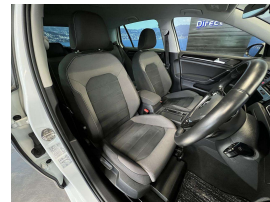

Wholesale Cars Direct

2019 Volkswagen Golf TSI Highline Tec Edition - Virtual

Vehicle	Odometer	Engine	Seats	Stock ID
Details	55.234 km	1400 cc	-	16157

TRADE IN's

All trade ins can be facilitated here quickly and easily