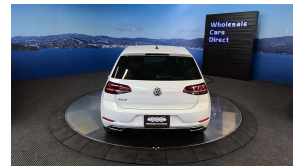

Wholesale Cars Direct

2019 Volkswagen Golf TSI Highline Tec Edition - Virtual

Vehicle	Odometer	Engine	Seats	Stock ID
Details	55.234 km	1400 cc	-	16157

TRADE IN's

All trade ins can be facilitated here quickly and easily