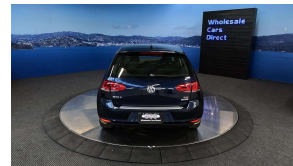

Wholesale Cars Direct

2015 Volkswagen Golf 1.4 Highline - NZ Stereo Upgrade -

Vehicle	Odometer	Engine	Seats	Stock ID
Details	47.300 km	1400 cc	-	15556

TRADE IN's

All trade ins can be facilitated here quickly and easily