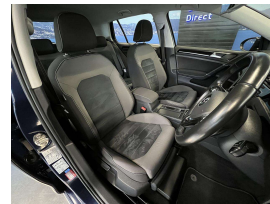

Wholesale Cars Direct

2015 Volkswagen Golf 1.4 Highline - NZ Stereo Upgrade -

Vehicle	Odometer	Engine	Seats	Stock ID
Details	47.300 km	1400 cc	-	15556

TRADE IN's

All trade ins can be facilitated here quickly and easily