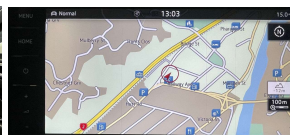

Wholesale Cars Direct

2022 Volkswagen Arteon 4Motion R-Line - New Shape Shooting Break

Stock ID	17272
Engine	2000 cc
Body	Station Wagon
Odometer	60,600 km
Interior	Leather
Transmission	Automatic

Welcome to Wholesale Cars Direct.
WCD is quality, WCD is service, it is who we are.

The coolest new shape R-Line 4motion Arteon that we have had. This has to be seen - sat in to truly appreciate what a car this is. Grade 4.5 as expected by WCD specialising in premium European cars. Comes with panoramic sliding sunroof, 20" factory alloys with a brand new set of tyres fitted in NZ, Three zone climate control, Full leather interior, Power tail gate, Heated-Electric front seats with drivers memory, Drivers seat massage function, Virtual cockpit, DCC with driving mode selection, Heads up display, Blind spot monitoring, Lane assist, Front assist, 9 Airbags, Paddle shift tiptronic, Front/Rear parking sensors, Park distance control, Park assist, Harmon Kardon Audio, 360 degree camera, Reverse