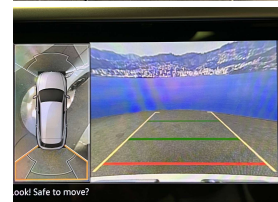

Wholesale Cars Direct

2022 Volkswagen Arteon 4Motion R-Line - New Shape Shooting Break

Stock ID	17272
Engine	2000 cc
Body	Station Wagon
Odometer	60,600 km
Interior	Leather
Transmission	Automatic

Welcome to Wholesale Cars Direct.
WCD is quality, WCD is service, it is who we are.

The coolest new shape R-Line 4motion Arteon that we have had. This has to be seen - sat in to truly appreciate what a car this is. Grade 4.5 as expected by WCD specialising in premium European cars. Comes with panoramic sliding sunroof, 20" factory alloys with a brand new set of tyres fitted in NZ, Three zone climate control, Full leather interior, Power tail gate, Heated-Electric front seats with drivers memory, Drivers seat massage function, Virtual cockpit, DCC with driving mode selection, Heads up display, Blind spot monitoring, Lane assist, Front assist, 9 Airbags, Paddle shift tiptronic, Front/Rear parking sensors, Park distance control, Park assist, Harmon Kardon Audio, 360 degree camera, Reverse