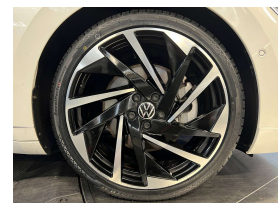

Wholesale Cars Direct

2022 Volkswagen Arteon 4Motion R-Line - New Shape Shooting Break

Stock ID	17272
Engine	2000 cc
Body	Station Wagon
Odometer	60,600 km
Interior	Leather
Transmission	Automatic

Welcome to Wholesale Cars Direct.
WCD is quality, WCD is service, it is who we are.

The coolest new shape R-Line 4motion Arteon that we have had. This has to be seen - sat in to truly appreciate what a car this is. Grade 4.5 as expected by WCD specialising in premium European cars. Comes with panoramic sliding sunroof, 20" factory alloys with a brand new set of tyres fitted in NZ, Three zone climate control, Full leather interior, Power tail gate, Heated-Electric front seats with drivers memory, Drivers seat massage function, Virtual cockpit, DCC with driving mode selection, Heads up display, Blind spot monitoring, Lane assist, Front assist, 9 Airbags, Paddle shift tiptronic, Front/Rear parking sensors, Park distance control, Park assist, Harmon Kardon Audio, 360 degree camera, Reverse