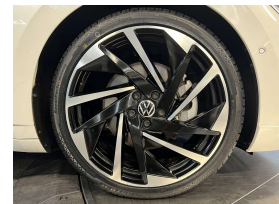

## 2022 Volkswagen Arteon 4Motion R-Line - New Shape Shooting Break

<b>Stock ID</b>	17272
<b>Engine</b>	2000 cc
<b>Body</b>	Station Wagon
<b>Odometer</b>	60,600 km
<b>Interior</b>	Leather
<b>Transmission</b>	Automatic

Welcome to Wholesale Cars Direct.  
WCD is quality, WCD is service, it is who we are.

The coolest new shape R-Line 4motion Arteon that we have had. This has to be seen - sat in to truly appreciate what a car this is. Grade 4.5 as expected by WCD specialising in premium European cars. Comes with panoramic sliding sunroof, 20" factory alloys with a brand new set of tyres fitted in NZ, Three zone climate control, Full leather interior, Power tail gate, Heated-Electric front seats with drivers memory, Drivers seat massage function, Virtual cockpit, DCC with driving mode selection, Heads up display, Blind spot monitoring, Lane assist, Front assist, 9 Airbags, Paddle shift tiptronic, Front/Rear parking sensors, Park distance control, Park assist, Harmon Kardon Audio, 360 degree camera, Reverse