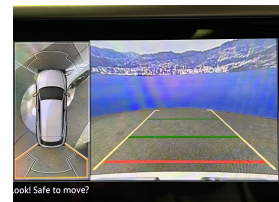

2022 Volkswagen Arteon 4Motion R-Line - New Shape Shooting Break

Stock ID	17272
Engine	2000 cc
Body	Station Wagon
Odometer	60,600 km
Interior	Leather
Transmission	Automatic

Welcome to Wholesale Cars Direct.
WCD is quality, WCD is service, it is who we are.

The coolest new shape R-Line 4motion Arteon that we have had. This has to be seen - sat in to truly appreciate what a car this is. Grade 4.5 as expected by WCD specialising in premium European cars. Comes with panoramic sliding sunroof, 20" factory alloys with a brand new set of tyres fitted in NZ, Three zone climate control, Full leather interior, Power tail gate, Heated-Electric front seats with drivers memory, Drivers seat massage function, Virtual cockpit, DCC with driving mode selection, Heads up display, Blind spot monitoring, Lane assist, Front assist, 9 Airbags, Paddle shift tiptronic, Front/Rear parking sensors, Park distance control, Park assist, Harmon Kardon Audio, 360 degree camera, Reverse