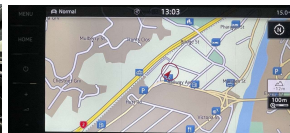

## 2022 Volkswagen Arteon 4Motion R-Line - New Shape Shooting Break

<b>Stock ID</b>	17272
<b>Engine</b>	2000 cc
<b>Body</b>	Station Wagon
<b>Odometer</b>	60,600 km
<b>Interior</b>	Leather
<b>Transmission</b>	Automatic

Welcome to Wholesale Cars Direct.  
WCD is quality, WCD is service, it is who we are.

The coolest new shape R-Line 4motion Arteon that we have had. This has to be seen - sat in to truly appreciate what a car this is. Grade 4.5 as expected by WCD specialising in premium European cars. Comes with panoramic sliding sunroof, 20" factory alloys with a brand new set of tyres fitted in NZ, Three zone climate control, Full leather interior, Power tail gate, Heated-Electric front seats with drivers memory, Drivers seat massage function, Virtual cockpit, DCC with driving mode selection, Heads up display, Blind spot monitoring, Lane assist, Front assist, 9 Airbags, Paddle shift tiptronic, Front/Rear parking sensors, Park distance control, Park assist, Harmon Kardon Audio, 360 degree camera, Reverse