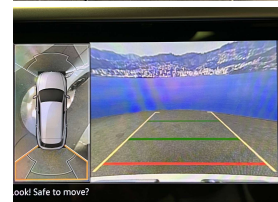

2022 Volkswagen Arteon 4Motion R-Line - New Shape Shooting Break

Stock ID	17272
Engine	2000 cc, Internal Combustion
Body	Station Wagon
Odometer	60,600 km
Interior	Leather
Transmission	Automatic

Welcome to Wholesale Cars Direct.
WCD is quality, WCD is service, it is who we are.

The coolest new shape R-Line 4motion Arteon that we have had. This has to be seen - sat in to truly appreciate what a car this is. Grade 4.5 as expected by WCD specialising in premium European cars. Comes with panoramic sliding sunroof, 20" factory alloys with a brand new set of tyres fitted in NZ, Three zone climate control, Full leather interior, Power tail gate, Heated-Electric front seats with drivers memory, Drivers seat massage function, Virtual cockpit, DCC with driving mode selection, Heads up display, Blind spot monitoring, Lane assist, Front assist, 9 Airbags, Paddle shift tiptronic, Front/Rear parking sensors, Park distance control, Park assist, Harmon Kardon Audio, 360 degree camera, Reverse