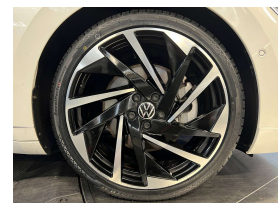

## 2022 Volkswagen Arteon 4Motion R-Line - New Shape Shooting Break

<b>Stock ID</b>	17272
<b>Engine</b>	2000 cc, Internal Combustion
<b>Body</b>	Station Wagon
<b>Odometer</b>	60,600 km
<b>Interior</b>	Leather
<b>Transmission</b>	Automatic

Welcome to Wholesale Cars Direct.  
WCD is quality, WCD is service, it is who we are.

The coolest new shape R-Line 4motion Arteon that we have had. This has to be seen - sat in to truly appreciate what a car this is. Grade 4.5 as expected by WCD specialising in premium European cars. Comes with panoramic sliding sunroof, 20" factory alloys with a brand new set of tyres fitted in NZ, Three zone climate control, Full leather interior, Power tail gate, Heated-Electric front seats with drivers memory, Drivers seat massage function, Virtual cockpit, DCC with driving mode selection, Heads up display, Blind spot monitoring, Lane assist, Front assist, 9 Airbags, Paddle shift tiptronic, Front/Rear parking sensors, Park distance control, Park assist, Harmon Kardon Audio, 360 degree camera, Reverse