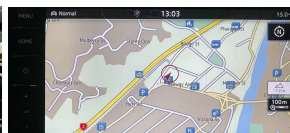

## 2022 Volkswagen Arteon 4Motion R-Line - New Shape Shooting Break

<b>Stock ID</b>	17272
<b>Engine</b>	2000 cc, Internal Combustion
<b>Body</b>	Station Wagon
<b>Odometer</b>	60,600 km
<b>Interior</b>	Leather
<b>Transmission</b>	Automatic

Welcome to Wholesale Cars Direct.  
WCD is quality, WCD is service, it is who we are.

The coolest new shape R-Line 4motion Arteon that we have had. This has to be seen - sat in to truly appreciate what a car this is. Grade 4.5 as expected by WCD specialising in premium European cars. Comes with panoramic sliding sunroof, 20" factory alloys with a brand new set of tyres fitted in NZ, Three zone climate control, Full leather interior, Power tail gate, Heated-Electric front seats with drivers memory, Drivers seat massage function, Virtual cockpit, DCC with driving mode selection, Heads up display, Blind spot monitoring, Lane assist, Front assist, 9 Airbags, Paddle shift tiptronic, Front/Rear parking sensors, Park distance control, Park assist, Harmon Kardon Audio, 360 degree camera, Reverse