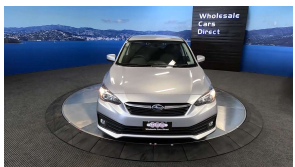

Wholesale Cars Direct

2020 Subaru Impreza Sports - Eyesight - Apple Car Play - Grade 4.5.

Stock ID 17203

Engine 1600 cc

Body Hatchback

Odometer 44,760 km

Interior 0

Transmission Automatic

Welcome to Wholesale Cars Direct.
WCD is quality, WCD is service, it is who we are.

An absolute pristine facelift grade 4.5 Subaru Impreza. Exceptional condition. Comes with a brand new stereo fitted in NZ with wireless Apple Car Play - Android Auto, Bluetooth hands free, Radar cruise control, Forward collision warning, Lane keep assist, Rear parking sensors, 7 airbags, Subaru eyesight, Factory 16" alloy wheels, Stability control, 3 Point seat belts for all seats, Climate air conditioning, Two keys, Isofix car seat anchor points.