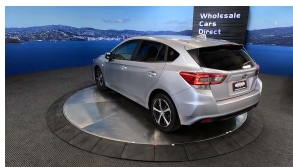

Wholesale Cars Direct

2020 Subaru Impreza Sports - Eyesight - Apple Car Play - Grade 4.5.

Stock ID 17203

Engine 1600 cc

Body Hatchback

Odometer 44,760 km

Interior 0

Transmission Automatic

Welcome to Wholesale Cars Direct.
WCD is quality, WCD is service, it is who we are.

An absolute pristine facelift grade 4.5 Subaru Impreza. Exceptional condition. Comes with a brand new stereo fitted in NZ with wireless Apple Car Play - Android Auto, Bluetooth hands free, Radar cruise control, Forward collision warning, Lane keep assist, Rear parking sensors, 7 airbags, Subaru eyesight, Factory 16" alloy wheels, Stability control, 3 Point seat belts for all seats, Climate air conditioning, Two keys, Isofix car seat anchor points.