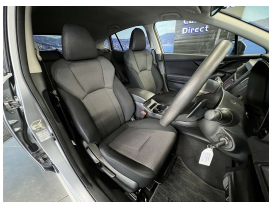

Wholesale Cars Direct

2020 Subaru Impreza Sports - Eyesight - Apple Car Play - Grade 4.5.

Stock ID 17203

Engine 1600 cc

Body Hatchback

Odometer 44,760 km

Interior 0

Transmission Automatic

Welcome to Wholesale Cars Direct.
WCD is quality, WCD is service, it is who we are.

An absolute pristine facelift grade 4.5 Subaru Impreza. Exceptional condition. Comes with a brand new stereo fitted in NZ with wireless Apple Car Play - Android Auto, Bluetooth hands free, Radar cruise control, Forward collision warning, Lane keep assist, Rear parking sensors, 7 airbags, Subaru eyesight, Factory 16" alloy wheels, Stability control, 3 Point seat belts for all seats, Climate air conditioning, Two keys, Isofix car seat anchor points.