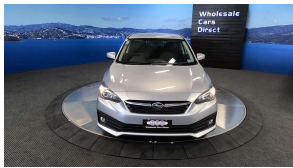

Wholesale Cars Direct

2020 Subaru Impreza Sports - Eyesight - Apple Car Play - Grade 4.5.

Stock ID 17203

Engine 1600 cc

Body Hatchback

Odometer 44,760 km

Interior 0

Transmission Automatic

Welcome to Wholesale Cars Direct.
WCD is quality, WCD is service, it is who we are.

An absolute pristine facelift grade 4.5 Subaru Impreza. Exceptional condition. Comes with a brand new stereo fitted in NZ with wireless Apple Car Play - Android Auto, Bluetooth hands free, Radar cruise control, Forward collision warning, Lane keep assist, Rear parking sensors, 7 airbags, Subaru eyesight, Factory 16" alloy wheels, Stability control, 3 Point seat belts for all seats, Climate air conditioning, Two keys, Isofix car seat anchor points.