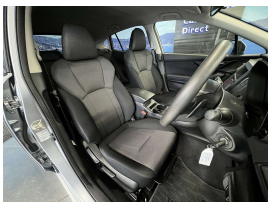

Wholesale Cars Direct

2020 Subaru Impreza Sports - Eyesight - Apple Car Play - Grade 4.5.

Stock ID 17203

Engine 1600 cc

Body Hatchback

Odometer 44,760 km

Interior 0

Transmission Automatic

Welcome to Wholesale Cars Direct.
WCD is quality, WCD is service, it is who we are.

An absolute pristine facelift grade 4.5 Subaru Impreza. Exceptional condition. Comes with a brand new stereo fitted in NZ with wireless Apple Car Play - Android Auto, Bluetooth hands free, Radar cruise control, Forward collision warning, Lane keep assist, Rear parking sensors, 7 airbags, Subaru eyesight, Factory 16" alloy wheels, Stability control, 3 Point seat belts for all seats, Climate air conditioning, Two keys, Isofix car seat anchor points.