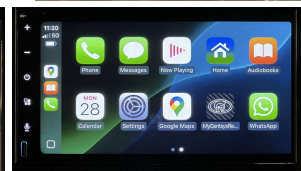

Wholesale Cars Direct

2020 Subaru Impreza Sports - Eyesight - Apple Car Play - Grade 4.5.

Stock ID 17203

Engine 1600 cc

Body Hatchback

Odometer 44,760 km

Interior 0

Transmission Automatic

Welcome to Wholesale Cars Direct.
WCD is quality, WCD is service, it is who we are.

An absolute pristine facelift grade 4.5 Subaru Impreza. Exceptional condition. Comes with a brand new stereo fitted in NZ with wireless Apple Car Play - Android Auto, Bluetooth hands free, Radar cruise control, Forward collision warning, Lane keep assist, Rear parking sensors, 7 airbags, Subaru eyesight, Factory 16" alloy wheels, Stability control, 3 Point seat belts for all seats, Climate air conditioning, Two keys, Isofix car seat anchor points.