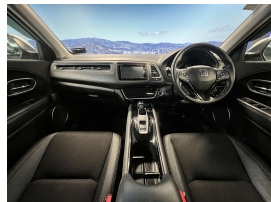

Wholesale Cars Direct

2018 Honda Vezel Hybrid Z - Wireless Apple Car Play - Grade 4.5.

Stock ID 17180
Engine 1500 cc, Hybrid
Body SUV
Odometer 71,390 km
Interior 0
Transmission Automatic

Welcome to Wholesale Cars Direct.
WCD is quality, WCD is service, it is who we are.

Pristine grade 4.5 as expected by WCD doing our best to bring better conditioned vehicles to NZ. Comes with Radar cruise control, 8 Airbags, Heated front seats, LED headlights, Partial leather trim, Proximity keyless entry - Push button start, Stability Control, Forward collision warning, Lane departure warning, Dual side climate control, Isofix car seat anchor points, 3 Point seat belts for all seats, 17" 2 tone factory alloys with a brand new set of tires fitted in NZ, Reverse camera, Paddle shift tiptronic, Wireless Apple Car Play stereo fitted in NZ.