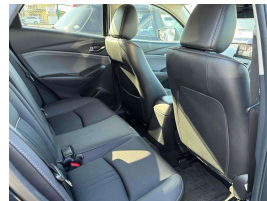

2021 Mazda CX-3 20S Pro Active - BIG Spec - Heads Up Display.

Stock ID 17343
Engine 2000 cc
Body SUV
Odometer 55,857 km
Interior 0
Transmission Automatic

Welcome to Wholesale Cars Direct.
WCD is quality, WCD is service, it is who we are.

A pristine BIG Spec Mazda CX-30. This has just arrived along with 80 other vehicles, it can be fast tracked through compliance upon genuine interest or purchased subject to condition & test drive.