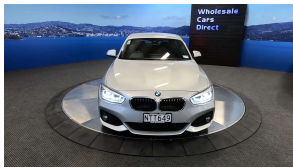

## 2017 BMW 118i Facelift Motorsport - BIG Spec - Pristine WCD

<b>Stock ID</b>	17332
<b>Engine</b>	1500 cc, Internal Combustion
<b>Body</b>	Hatchback
<b>Odometer</b>	82,100 km
<b>Interior</b>	0
<b>Transmission</b>	Automatic

Welcome to Wholesale Cars Direct.  
WCD is quality, WCD is service, it is who we are.

An extremely well cared for facelift new generation BMW Motorsport hot hatch. Originally bought into NZ by WCD with 27,000 klm on it in 2021. One owner since then who has meticulously looked after it. Comes with Motorsport aero dynamics package, Cruise control, Front end collision warning, Lane departure warning, Pedestrian alert, Interior/Exterior mirror package, Sports front seats, 3 Point seat belts for all seats, Bluetooth hands free, Music streaming, NZ Navigation, Stereo upgraded to NZ spec, Wireless Apple CarPlay, Reverse camera, Rear parking sensors, 6 airbags, Climate air conditioning, Auto headlights, Proximity key - Push button start, Driving assistant, Leather sports multi function steering wheel with