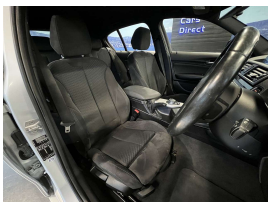

## 2017 BMW 118i Facelift Motorsport - BIG Spec - Pristine WCD

<b>Stock ID</b>	17332
<b>Engine</b>	1500 cc, Internal Combustion
<b>Body</b>	Hatchback
<b>Odometer</b>	82,100 km
<b>Interior</b>	0
<b>Transmission</b>	Automatic

Welcome to Wholesale Cars Direct.  
WCD is quality, WCD is service, it is who we are.

An extremely well cared for facelift new generation BMW Motorsport hot hatch. Originally bought into NZ by WCD with 27,000 klm on it in 2021. One owner since then who has meticulously looked after it. Comes with Motorsport aero dynamics package, Cruise control, Front end collision warning, Lane departure warning, Pedestrian alert, Interior/Exterior mirror package, Sports front seats, 3 Point seat belts for all seats, Bluetooth hands free, Music streaming, NZ Navigation, Stereo upgraded to NZ spec, Wireless Apple CarPlay, Reverse camera, Rear parking sensors, 6 airbags, Climate air conditioning, Auto headlights, Proximity key - Push button start, Driving assistant, Leather sports multi function steering wheel with