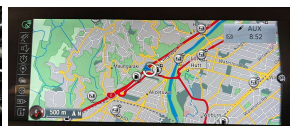

## 2017 BMW 118i Facelift Motorsport - BIG Spec - Pristine WCD

<b>Stock ID</b>	17332
<b>Engine</b>	1500 cc, Internal Combustion
<b>Body</b>	Hatchback
<b>Odometer</b>	82,100 km
<b>Interior</b>	0
<b>Transmission</b>	Automatic

Welcome to Wholesale Cars Direct.  
WCD is quality, WCD is service, it is who we are.

An extremely well cared for facelift new generation BMW Motorsport hot hatch. Originally bought into NZ by WCD with 27,000 klm on it in 2021. One owner since then who has meticulously looked after it. Comes with Motorsport aero dynamics package, Cruise control, Front end collision warning, Lane departure warning, Pedestrian alert, Interior/Exterior mirror package, Sports front seats, 3 Point seat belts for all seats, Bluetooth hands free, Music streaming, NZ Navigation, Stereo upgraded to NZ spec, Wireless Apple CarPlay, Reverse camera, Rear parking sensors, 6 airbags, Climate air conditioning, Auto headlights, Proximity key - Push button start, Driving assistant, Leather sports multi function steering wheel with