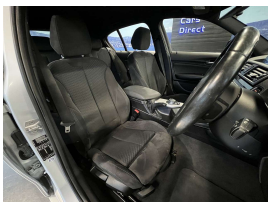

## 2017 BMW 118i Facelift Motorsport - BIG Spec - Pristine WCD

**Stock ID** 17332

**Engine** 1500 cc, Internal Combustion

**Body** Hatchback

**Odometer** 82,100 km

**Interior** 0

**Transmission** Automatic

Welcome to Wholesale Cars Direct.  
WCD is quality, WCD is service, it is who we are.

An extremely well cared for facelift new generation BMW Motorsport hot hatch. Comes with Motorsport aero dynamics package, Cruise control, Front end collision warning, Lane departure warning, Pedestrian alert, Interior/Exterior mirror package, Sports front seats, 3 Point seat belts for all seats, Bluetooth hands free, Music streaming, NZ Navigation, Stereo upgraded to NZ spec, Wireless Apple CarPlay, Reverse camera, Rear parking sensors, 6 airbags, Climate air conditioning, Auto headlights, Proximity key - Push button start, Driving assistant, Leather sports multi function steering wheel with paddle shift tiptronic, 17" factory alloys, LED headlights/fog lights,