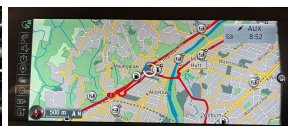

## 2017 BMW 118i Facelift Motorsport - BIG Spec - Pristine WCD

**Stock ID** 17332

**Engine** 1500 cc, Internal Combustion

**Body** Hatchback

**Odometer** 82,100 km

**Interior** 0

**Transmission** Automatic

Welcome to Wholesale Cars Direct.  
WCD is quality, WCD is service, it is who we are.

An extremely well cared for facelift new generation BMW Motorsport hot hatch. Comes with Motorsport aero dynamics package, Cruise control, Front end collision warning, Lane departure warning, Pedestrian alert, Interior/Exterior mirror package, Sports front seats, 3 Point seat belts for all seats, Bluetooth hands free, Music streaming, NZ Navigation, Stereo upgraded to NZ spec, Wireless Apple CarPlay, Reverse camera, Rear parking sensors, 6 airbags, Climate air conditioning, Auto headlights, Proximity key - Push button start, Driving assistant, Leather sports multi function steering wheel with paddle shift tiptronic, 17" factory alloys, LED headlights/fog lights,