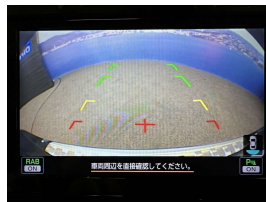

## 2018 Subaru Outback LTD Facelift AWD - HUGE Spec - Version 3

<b>Stock ID</b>	17137
<b>Engine</b>	2500 cc
<b>Body</b>	Station Wagon
<b>Odometer</b>	104,050 km
<b>Interior</b>	Leather
<b>Transmission</b>	Automatic

Welcome to Wholesale Cars Direct.  
WCD is quality, WCD is service, it is who we are.

BIG spec Ltd AWD Subaru Outback with version three eyesight. Comes with electric heated front seats with drivers memory, 7 air bags, Paddle shift tiptronic, 3 point seat belts for all passengers, Automatic Headlights, Radar cruise control, Lane departure warning, Blind Spot monitoring, Rear cross traffic alert, Si Drive modes, AWD X-Mode Assist, Electric tailgate, Isofix car seat anchor points, Dual side climate control, Proximity key - Push button start, 18" factory alloy wheels with a new set of tires fitted in NZ, Forward collision warning, Reverse camera, Rear parking sensors.