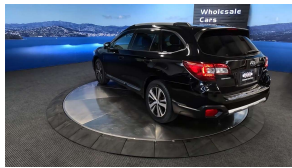

## 2018 Subaru Outback LTD Facelift AWD - HUGE Spec - Version 3

<b>Stock ID</b>	17137
<b>Engine</b>	2500 cc
<b>Body</b>	Station Wagon
<b>Odometer</b>	104,050 km
<b>Interior</b>	Leather
<b>Transmission</b>	Automatic

Welcome to Wholesale Cars Direct.  
WCD is quality, WCD is service, it is who we are.

BIG spec Ltd AWD Subaru Outback with version three eyesight. Comes with electric heated front seats with drivers memory, 7 air bags, Paddle shift tiptronic, 3 point seat belts for all passengers, Automatic Headlights, Radar cruise control, Lane departure warning, Blind Spot monitoring, Rear cross traffic alert, Si Drive modes, AWD X-Mode Assist, Electric tailgate, Isofix car seat anchor points, Dual side climate control, Proximity key - Push button start, 18" factory alloy wheels with a new set of tires fitted in NZ, Forward collision warning, Reverse camera, Rear parking sensors.