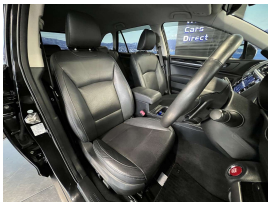

## 2018 Subaru Outback LTD Facelift AWD - HUGE Spec - Version 3

<b>Stock ID</b>	17137
<b>Engine</b>	2500 cc
<b>Body</b>	Station Wagon
<b>Odometer</b>	104,050 km
<b>Interior</b>	Leather
<b>Transmission</b>	Automatic

Welcome to Wholesale Cars Direct.  
WCD is quality, WCD is service, it is who we are.

BIG spec Ltd AWD Subaru Outback with version three eyesight. Comes with electric heated front seats with drivers memory, 7 air bags, Paddle shift tiptronic, 3 point seat belts for all passengers, Automatic Headlights, Radar cruise control, Lane departure warning, Blind Spot monitoring, Rear cross traffic alert, Si Drive modes, AWD X-Mode Assist, Electric tailgate, Isofix car seat anchor points, Dual side climate control, Proximity key - Push button start, 18" factory alloy wheels with a new set of tires fitted in NZ, Forward collision warning, Reverse camera, Rear parking sensors.