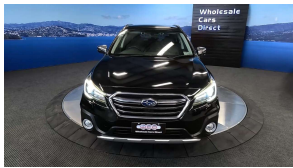

## 2018 Subaru Outback LTD Facelift AWD - HUGE Spec - Version 3

<b>Stock ID</b>	17137
<b>Engine</b>	2500 cc
<b>Body</b>	Station Wagon
<b>Odometer</b>	104,050 km
<b>Interior</b>	Leather
<b>Transmission</b>	Automatic

Welcome to Wholesale Cars Direct.  
WCD is quality, WCD is service, it is who we are.

BIG spec Ltd AWD Subaru Outback with version three eyesight. Comes with electric heated front seats with drivers memory, 7 air bags, Paddle shift tiptronic, 3 point seat belts for all passengers, Automatic Headlights, Radar cruise control, Lane departure warning, Blind Spot monitoring, Rear cross traffic alert, Si Drive modes, AWD X-Mode Assist, Electric tailgate, Isofix car seat anchor points, Dual side climate control, Proximity key - Push button start, 18" factory alloy wheels with a new set of tires fitted in NZ, Forward collision warning, Reverse camera, Rear parking sensors.