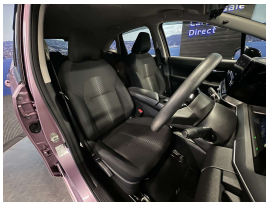

Wholesale Cars Direct

2021 Nissan Note Hybrid X Edition - 11,700 Kms - Grade 4.5 - WCD

Stock ID	17350
Engine	1200 cc, Hybrid
Body	Hatchback
Odometer	11,720 km
Interior	5 seats, 0
Transmission	Automatic

Welcome to Wholesale Cars Direct.
WCD is quality, WCD is service, it is who we are.

Grade 4.5 as expected from WCD, specialising in bringing guaranteed transparent quality into the NZ vehicle market. This is no exception with its exceptional low Kms. Comes with Steering assist, Traffic sign assist, Front/Rear parking sensors, Emergency braking assist, Lane assist, Blind spot monitoring, Selective drive modes, 7 airbags, Auto headlights, Auto high beam assist, Proximity key - Push button start, Bluetooth hands free, Wireless charging, Wireless Apple CarPlay, 360" camera, Reverse camera, 3 point seat belts for all seats, Isofix car seat anchor points, we have also fitted a brand new set of tires in NZ.