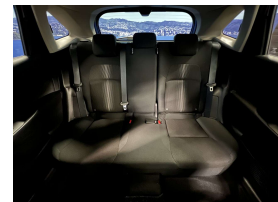

Wholesale Cars Direct

2021 Nissan Note Hybrid X Edition - 11,700 Kms - Grade 4.5 - WCD

Stock ID	17350
Engine	1200 cc, Hybrid
Body	Hatchback
Odometer	11,720 km
Interior	5 seats, 0
Transmission	Automatic

Welcome to Wholesale Cars Direct.
WCD is quality, WCD is service, it is who we are.

Grade 4.5 as expected from WCD, specialising in bringing guaranteed transparent quality into the NZ vehicle market. This is no exception with its exceptional low Kms. Comes with Steering assist, Traffic sign assist, Front/Rear parking sensors, Emergency braking assist, Lane assist, Blind spot monitoring, Selective drive modes, 7 airbags, Auto headlights, Auto high beam assist, Proximity key - Push button start, Bluetooth hands free, Wireless charging, Wireless Apple CarPlay, 360" camera, Reverse camera, 3 point seat belts for all seats, Isofix car seat anchor points, we have also fitted a brand new set of tires in NZ.