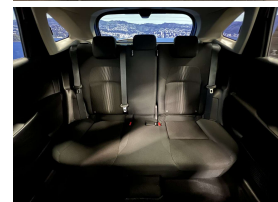

Wholesale Cars Direct

2021 Nissan Note Hybrid X Edition - 11,700 Kms - Grade 4.5 - WCD

Stock ID	17350
Engine	1200 cc, Hybrid
Body	Hatchback
Odometer	11,720 km
Interior	5 seats, 0
Transmission	Automatic

Welcome to Wholesale Cars Direct.
WCD is quality, WCD is service, it is who we are.

Grade 4.5 as expected from WCD, specialising in bringing guaranteed transparent quality into the NZ vehicle market. This is no exception with its exceptional low Kms. Comes with Steering assist, Traffic sign assist, Front/Rear parking sensors, Emergency braking assist, Lane assist, Blind spot monitoring, Selective drive modes, 7 airbags, Auto headlights, Auto high beam assist, Proximity key - Push button start, Bluetooth hands free, Wireless charging, Wireless Apple CarPlay, 360" camera, Reverse camera, 3 point seat belts for all seats, Isofix car seat anchor points, we have also fitted a brand new set of tires in NZ.

Mose Mitiana
Vehicle Consultant
0800 22 44 02
022 317 8097
mose@wcd.co.nz

Scotty Duncan
Vehicle Consultant
0800 22 44 02 EXTN 2
022 071 2299
scott@wcd.co.nz

AJ Hoare
Vehicle Consultant
0800 22 44 02
021 784 687
aj@wcd.co.nz