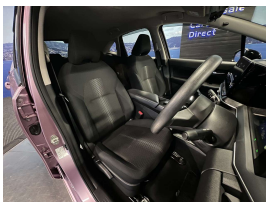

Wholesale Cars Direct

2021 Nissan Note Hybrid X Edition - 11,700 Kms - Grade 4.5 - WCD

Stock ID	17350
Engine	1200 cc, Hybrid
Body	Hatchback
Odometer	11,720 km
Interior	5 seats, 0
Transmission	Automatic

Welcome to Wholesale Cars Direct.
WCD is quality, WCD is service, it is who we are.

Grade 4.5 as expected from WCD, specialising in bringing guaranteed transparent quality into the NZ vehicle market. This is no exception with its exceptional low Kms. Comes with Steering assist, Traffic sign assist, Front/Rear parking sensors, Emergency braking assist, Lane assist, Blind spot monitoring, Selective drive modes, 7 airbags, Auto headlights, Auto high beam assist, Proximity key - Push button start, Bluetooth hands free, Wireless charging, Wireless Apple CarPlay, 360" camera, Reverse camera, 3 point seat belts for all seats, Isofix car seat anchor points, we have also fitted a brand new set of tires in NZ.