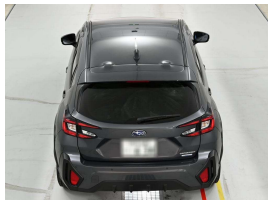

## 2024 Subaru Crosstrek Hybrid Limited - Low Klm - Grade 4.5 - WCD

**Stock ID** 17454

**Engine** 2000 cc, Hybrid

**Body** Hatchback

**Odometer** 37,586 km

**Interior** 0

**Transmission** Automatic

Welcome to Wholesale Cars Direct.  
WCD is quality, WCD is service, it is who we are.