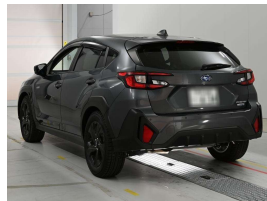

## 2024 Subaru Crosstrek Hybrid Limited - Low Klm - Grade 4.5 - WCD

**Stock ID** 17454

**Engine** 2000 cc, Hybrid

**Body** Hatchback

**Odometer** 37,586 km

**Interior** 0

**Transmission** Automatic

Welcome to Wholesale Cars Direct.  
WCD is quality, WCD is service, it is who we are.

A premium hybrid Subaru low Klm Crosstrek grade 4.5. This is due to arrive end of June. It can be fast tracked through compliance upon arrival with genuine interest, or purchased prior subject to condition & test drive.