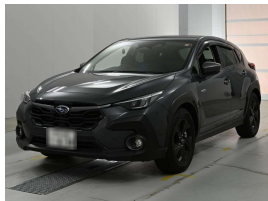

## 2024 Subaru Crosstrek Hybrid Limited - Low Klm - Grade 4.5 - WCD

**Stock ID** 17454

**Engine** 2000 cc, Hybrid

**Body** Hatchback

**Odometer** 37,586 km

**Interior** 0

**Transmission** Automatic

Welcome to Wholesale Cars Direct.  
WCD is quality, WCD is service, it is who we are.

A premium hybrid Subaru low Klm Crosstrek grade 4.5. This is due to arrive end of June. It can be fast tracked through compliance upon arrival with genuine interest, or purchased prior subject to condition & test drive.