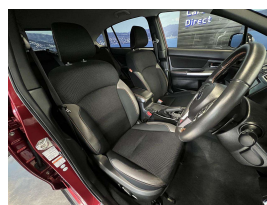

Wholesale Cars Direct

2016 Subaru XV 2.0L Eyesight - AWD - Grade 4.5. \$22,600

Vehicle	Odometer	Engine	Seats	Stock ID
Details	45.771 km	2000 cc	5	16182

TRADE IN's

All trade ins can be facilitated here quickly and easily