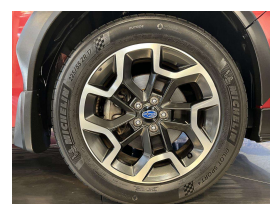

Wholesale Cars Direct

2016 Subaru XV 2.0L Eyesight - AWD - Grade 4.5. \$22,600

Vehicle	Odometer	Engine	Seats	Stock ID
Details	45.771 km	2000 cc	5	16182

TRADE IN's

All trade ins can be facilitated here quickly and easily