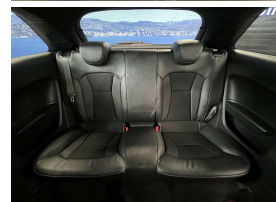

2013 Audi A1 S-Line - 18" Alloys - Metticolously Looked After. $9,990