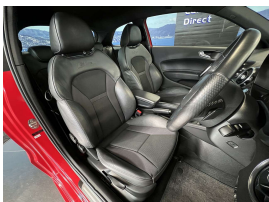

Wholesale Cars Direct

2013 Audi A1 S-Line - 18" Alloys - Metticolously Looked After. \$9,990

Stock ID 17443

Engine 1400 cc, Internal Combustion

Body Hatchback

Odometer 121,540 km

Interior 4 seats, 0

Transmission Automatic

Quality is not a marketing act at Wholesale Cars Direct, it is who we are.

An exceptionally well cared for hot looking Audi A1 S-Line. Comes with sports partial leather S-Line seats, Sports multi function steering wheel with paddle shift tiptronic, factory 18" alloy wheels, 4 airbags, 3 Point seat belts for all seats, Climate air conditioning, Electronic stability control, Auto headlights, Bluetooth Music streaming - Hands free., Proximity key - Push button start, Reverse camera, Isofix car seat anchor points.