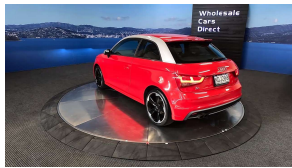

Wholesale Cars Direct

2013 Audi A1 S-Line - 18" Alloys - Metticolously Looked After. \$9,990

Stock ID 17443

Engine 1400 cc, Internal Combustion

Body Hatchback

Odometer 121,540 km

Interior 4 seats, 0

Transmission Automatic

Quality is not a marketing act at Wholesale Cars Direct, it is who we are.

An exceptionally well cared for hot looking Audi A1 S-Line. Comes with sports partial leather S-Line seats, Sports multi function steering wheel with paddle shift tiptronic, factory 18" alloy wheels, 4 airbags, 3 Point seat belts for all seats, Climate air conditioning, Electronic stability control, Auto headlights, Bluetooth Music streaming - Hands free., Proximity key - Push button start, Reverse camera, Isofix car seat anchor points.