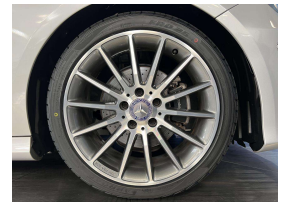

Wholesale Cars Direct

2015 Mercedes-Benz A 180 Sport Radar Pack - Grade 5 A -

| | | | | |
|---------|-----------|---------|-------|----------|
| Vehicle | Odometer | Engine | Seats | Stock ID |
| Details | 18.000 km | 1600 cc | - | 15753 |