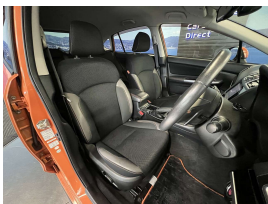

Wholesale Cars Direct

2016 Subaru XV Facelift 2.0i-L - Eyesight - AWD. \$13,990

Stock ID	16891
Engine	2000 cc
Body	Hatchback
Odometer	116,670 km
Interior	0
Transmission	Automatic

Welcome to Wholesale Cars Direct.
WCD is quality, WCD is service, it is who we are.

Coolest colour sunning facelift AWD XV. Comes with Radar cruise control, Lane departure warning, Blind spot monitoring, Forward collision warning, 8 Air bags, Multi function steering wheel with Paddle shift tiptronic, Eyesight, Dual side climate air conditioning, Electric front seats, 3 point seat belts for all passengers, ISOFIX car seat anchor points, Push button start - Proximity key, SI Drive. Equipped with all wheel drive, Partial leather trim. 2.0 Litre petrol engine, Chain driven so no replacing cambelt.