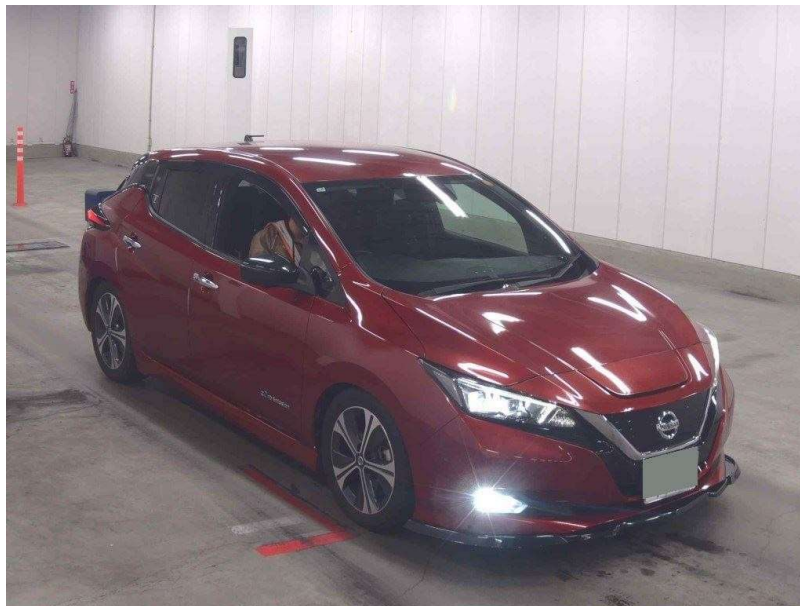

Wholesale Cars Direct

2019 Nissan Leaf G 40Kwh - Good Look - 87% SOH - Great Spec.

Stock ID 17519

Engine , Electric

Body Hatchback

Odometer 55,451 km

Interior 0

Transmission Automatic

Welcome to Wholesale Cars Direct.
WCD is quality, WCD is service, it is who we are.

This Nissan Leaf is in transit from Japan,. It can be purchased prior to arrival subject to condition & test drive. Some features include 10 Airbag, Smart Key With Engine Push Start Button, Navigation System, Audio Control Steering Switch, Auto Aircon, Auto Head Light System, 360 Surround View Monitor, Cruise Control, Pro-Pilot, E-Pedal, Steering And Seat Heater, LED Headlights, Fog Lamps, Rear Spoiler.