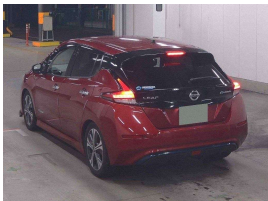

Wholesale Cars Direct

2019 Nissan Leaf G 40Kwh - Good Look - 87% SOH - Great Spec.

Stock ID 17519

Engine , Electric

Body Hatchback

Odometer 55,451 km

Interior 0

Transmission Automatic

Welcome to Wholesale Cars Direct.
WCD is quality, WCD is service, it is who we are.

This Nissan Leaf is in transit from Japan,. It can be purchased prior to arrival subject to condition & test drive. Some features include 10 Airbag, Smart Key With Engine Push Start Button, Navigation System, Audio Control Steering Switch, Auto Aircon, Auto Head Light System, 360 Surround View Monitor, Cruise Control, Pro-Pilot, E-Pedal, Steering And Seat Heater, LED Headlights, Fog Lamps, Rear Spoiler.