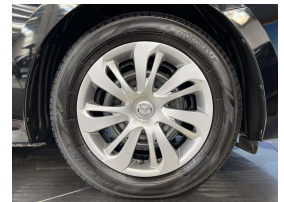

## 2018 Mazda Demio 13C \$15,600

Vehicle	Odometer	Engine	Seats	Stock ID
Details	39.400 km	1300 cc	-	15678

Quality is not a marketing act at Wholesale Cars Direct, it is who we are.

Buy safe, please go through our check list line by line that is added to our photo list or on our website. This is to help the inexperienced purchaser or give the most discerning confidence. WCD vehicles pass every mechanical check. Features on this immaculate Demio include Proximity key, Push button start, Stability control, ISOFIX child seat anchors, 3 point seat belt for all seats, Forward collision warning, Lane departure warning, blind spot monitoring, Auto wipers, Auto headlights, Parking sensors. Equipped with the 1.3 Litre engine that develops 64kw.