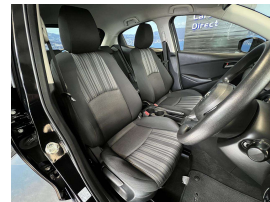

## 2018 Mazda Demio 13C \$15,600

Vehicle	Odometer	Engine	Seats	Stock ID
Details	39.400 km	1300 cc	-	15678

Quality is not a marketing act at Wholesale Cars Direct, it is who we are.

Buy safe, please go through our check list line by line that is added to our photo list or on our website. This is to help the inexperienced purchaser or give the most discerning confidence. WCD vehicles pass every mechanical check. Features on this immaculate Demio include Proximity key, Push button start, Stability control, ISOFIX child seat anchors, 3 point seat belt for all seats, Forward collision warning, Lane departure warning, blind spot monitoring, Auto wipers, Auto headlights, Parking sensors. Equipped with the 1.3 Litre engine that develops 64kw.