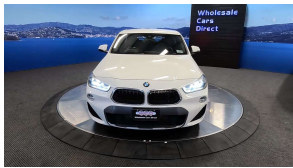

Wholesale Cars Direct

2018 BMW X2 XDrive Motorsport - Leather - HUD - Grade 4.5 - Pure

Stock ID	17173
Engine	2000 cc
Body	SUV
Odometer	49,920 km
Interior	Leather
Transmission	Automatic

Welcome to Wholesale Cars Direct.
WCD is quality, WCD is service, it is who we are.

A beautiful example BMW X2 Motorsport, looks exceptional in white. Great spec, comes with comfort access, Motorsport package, 20" Factory alloys, Heated sports front seats with electric memory drives seat, Full leather trim, Reversing camera, Front/Rear sensors, Heads Up Display, Lights package, Adaptive LED Head lights, Auto High beam Assist, Driving Assistant Plus, Active Protection, Forward collision warning, Pedestrian alert, Parking Assistance System plus, Integral Active front steering, Sports leather Steering Wheel, Motorsport aerodynamics package, Factory Bluetooth, Dual side climate air condition, Active cruise control, Lane departure warning, Automatic Tailgate, Stereo upgraded to