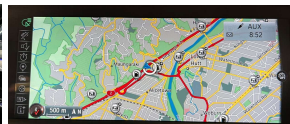

Wholesale Cars Direct

2018 BMW X2 XDrive Motorsport - Leather - HUD - Grade 4.5 - Pure

Stock ID	17173
Engine	2000 cc
Body	SUV
Odometer	49,920 km
Interior	Leather
Transmission	Automatic

Welcome to Wholesale Cars Direct.
WCD is quality, WCD is service, it is who we are.