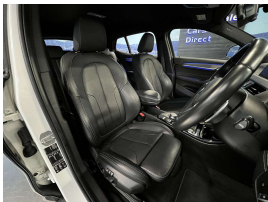

Wholesale Cars Direct

2018 BMW X2 XDrive Motorsport - Leather - HUD - Grade 4.5 - Pure

Stock ID	17173
Engine	2000 cc
Body	SUV
Odometer	49,920 km
Interior	Leather
Transmission	Automatic

Welcome to Wholesale Cars Direct.
WCD is quality, WCD is service, it is who we are.

A beautiful example BMW X2 Motorsport, looks exceptional in white. Great spec, comes with comfort access, Motorsport package, 20" Factory alloys, Heated sports front seats with electric memory drives seat, Full leather trim, Reversing camera, Front/Rear sensors, Heads Up Display, Lights package, Adaptive LED Head lights, Auto High beam Assist, Driving Assistant Plus, Active Protection, Forward collision warning, Pedestrian alert, Parking Assistance System plus, Integral Active front steering, Sports leather Steering Wheel, Motorsport aerodynamics package, Factory Bluetooth, Dual side climate air condition, Active cruise control, Lane departure warning, Automatic Tailgate, Stereo upgraded to