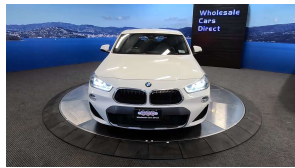

## 2018 BMW X2 XDrive Motorsport - Leather - HUD - Grade 4.5 - Pure

<b>Stock ID</b>	17173
<b>Engine</b>	2000 cc
<b>Body</b>	SUV
<b>Odometer</b>	49,920 km
<b>Interior</b>	Leather
<b>Transmission</b>	Automatic

Welcome to Wholesale Cars Direct.  
WCD is quality, WCD is service, it is who we are.

A beautiful example BMW X2 Motorsport, looks exceptional in white. Great spec, comes with comfort access, Motorsport package, 20" Factory alloys, Heated sports front seats with electric memory drives seat, Full leather trim, Reversing camera, Front/Rear sensors, Heads Up Display, Lights package, Adaptive LED Head lights, Auto High beam Assist, Driving Assistant Plus, Active Protection, Forward collision warning, Pedestrian alert, Parking Assistance System plus, Integral Active front steering, Sports leather Steering Wheel, Motorsport aerodynamics package, Factory Bluetooth, Dual side climate air condition, Active cruise control, Lane departure warning, Automatic Tailgate, Stereo upgraded to