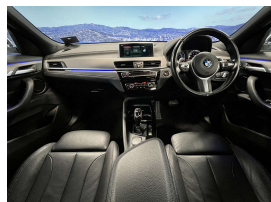

Stock ID	17173
Engine	2000 cc
Body	SUV
Odometer	49,920 km
Interior	Leather
Transmission	Automatic

Welcome to Wholesale Cars Direct.
WCD is quality, WCD is service, it is who we are.

A beautiful example BMW X2 Motorsport, looks exceptional in white. Great spec, comes with comfort access, Motorsport package, 20" Factory alloys, Heated sports front seats with electric memory drives seat, Full leather trim, Reversing camera, Front/Rear sensors, Heads Up Display, Lights package, Adaptive LED Head lights, Auto High beam Assist, Driving Assistant Plus, Active Protection, Forward collision warning, Pedestrian alert, Parking Assistance System plus, Integral Active front steering, Sports leather Steering Wheel, Motorsport aerodynamics package, Factory Bluetooth, Dual side climate air condition, Active cruise control, Lane departure warning, Automatic Tailgate, Stereo upgraded to