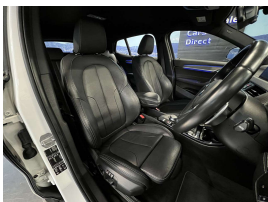

Stock ID	17173
Engine	2000 cc
Body	SUV
Odometer	49,920 km
Interior	Leather
Transmission	Automatic

Welcome to Wholesale Cars Direct.
WCD is quality, WCD is service, it is who we are.

A beautiful example BMW X2 Motorsport, looks exceptional in white. Great spec, comes with comfort access, Motorsport package, 20" Factory alloys, Heated sports front seats with electric memory drives seat, Full leather trim, Reversing camera, Front/Rear sensors, Heads Up Display, Lights package, Adaptive LED Head lights, Auto High beam Assist, Driving Assistant Plus, Active Protection, Forward collision warning, Pedestrian alert, Parking Assistance System plus, Integral Active front steering, Sports leather Steering Wheel, Motorsport aerodynamics package, Factory Bluetooth, Dual side climate air condition, Active cruise control, Lane departure warning, Automatic Tailgate, Stereo upgraded to