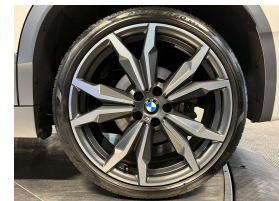

## 2018 BMW X2 XDrive Motorsport - Leather - HUD - Grade 4.5 - Pure

<b>Stock ID</b>	17173
<b>Engine</b>	2000 cc
<b>Body</b>	SUV
<b>Odometer</b>	49,920 km
<b>Interior</b>	Leather
<b>Transmission</b>	Automatic

Welcome to Wholesale Cars Direct.  
WCD is quality, WCD is service, it is who we are.

A beautiful example BMW X2 Motorsport, looks exceptional in white. Great spec, comes with comfort access, Motorsport package, 20" Factory alloys, Heated sports front seats with electric memory drives seat, Full leather trim, Reversing camera, Front/Rear sensors, Heads Up Display, Lights package, Adaptive LED Head lights, Auto High beam Assist, Driving Assistant Plus, Active Protection, Forward collision warning, Pedestrian alert, Parking Assistance System plus, Integral Active front steering, Sports leather Steering Wheel, Motorsport aerodynamics package, Factory Bluetooth, Dual side climate air condition, Active cruise control, Lane departure warning, Automatic Tailgate, Stereo upgraded to