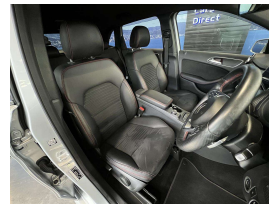

## 2015 Mercedes-Benz B 180 AMG Sports - 28000 klms - Grade

Vehicle	Odometer	Engine	Seats	Stock ID
Details	28.200 km	1600 cc	-	15737