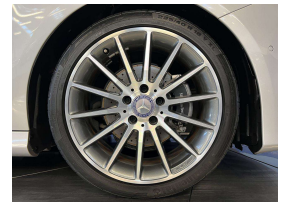

## 2015 Mercedes-Benz B 180 AMG Sports - 28000 klms - Grade

Vehicle	Odometer	Engine	Seats	Stock ID
Details	28.200 km	1600 cc	-	15737