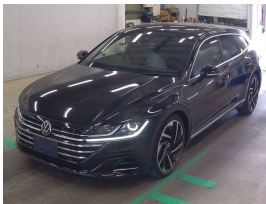

Wholesale Cars Direct

2021 Volkswagen Arteon 4Motion R-Line - New Shape Shooting Break

Stock ID 17433

Engine 2000 cc

Body Station Wagon

Odometer 41,252 km

Interior Leather

Transmission Automatic

Welcome to Wholesale Cars Direct.
WCD is quality, WCD is service, it is who we are.

An outstanding Volkswagen Arteon new shape shooting brake. This is due to arrive end of June/early July. It can be fast tracked through compliance upon arrival with genuine interest, or purchased prior subject to condition & test drive.