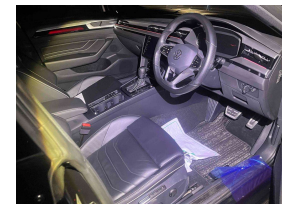

Wholesale Cars Direct

2021 Volkswagen Arteon 4Motion R-Line - New Shape Shooting Break

Stock ID 17433

Engine 2000 cc

Body Station Wagon

Odometer 41,252 km

Interior Leather

Transmission Automatic

Welcome to Wholesale Cars Direct.
WCD is quality, WCD is service, it is who we are.

An outstanding Volkswagen Arteon new shape shooting brake. This is due to arrive end of June/early July. It can be fast tracked through compliance upon arrival with genuine interest, or purchased prior subject to condition & test drive.