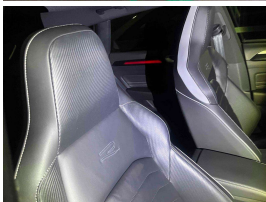

Wholesale Cars Direct

2021 Volkswagen Arteon 4Motion R-Line - New Shape Shooting Break

Stock ID 17433

Engine 2000 cc

Body Station Wagon

Odometer 41,252 km

Interior Leather

Transmission Automatic

Welcome to Wholesale Cars Direct.
WCD is quality, WCD is service, it is who we are.

An outstanding Volkswagen Arteon new shape shooting brake. This is due to arrive end of June/early July. It can be fast tracked through compliance upon arrival with genuine interest, or purchased prior subject to condition & test drive.