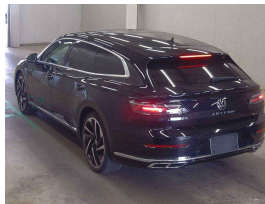

Wholesale Cars Direct

2021 Volkswagen Arteon 4Motion R-Line - New Shape Shooting Break

Stock ID 17433

Engine 2000 cc

Body Station Wagon

Odometer 41,252 km

Interior Leather

Transmission Automatic

Welcome to Wholesale Cars Direct.
WCD is quality, WCD is service, it is who we are.

An outstanding Volkswagen Arteon new shape shooting brake. This is due to arrive end of June/early July. It can be fast tracked through compliance upon arrival with genuine interest, or purchased prior subject to condition & test drive.