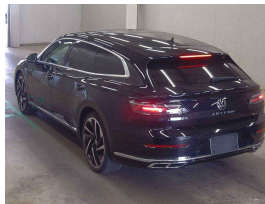

## 2021 Volkswagen Arteon 4Motion R-Line - New Shape Shooting Break

**Stock ID** 17433

**Engine** 2000 cc, Internal Combustion

**Body** Station Wagon

**Odometer** 41,252 km

**Interior** Leather

**Transmission** Automatic

Welcome to Wholesale Cars Direct.  
WCD is quality, WCD is service, it is who we are.

An outstanding Volkswagen Arteon new shape shooting brake. This is due to arrive end of June/early July. It can be fast tracked through compliance upon arrival with genuine interest, or purchased prior subject to condition & test drive.