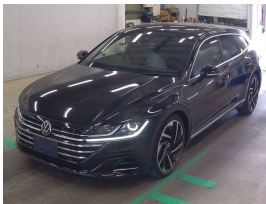

## 2021 Volkswagen Arteon 4Motion R-Line - New Shape Shooting Break

**Stock ID** 17433

**Engine** 2000 cc, Internal Combustion

**Body** Station Wagon

**Odometer** 41,252 km

**Interior** Leather

**Transmission** Automatic

Welcome to Wholesale Cars Direct.  
WCD is quality, WCD is service, it is who we are.

An outstanding Volkswagen Arteon new shape shooting brake. This is due to arrive end of June/early July. It can be fast tracked through compliance upon arrival with genuine interest, or purchased prior subject to condition & test drive.