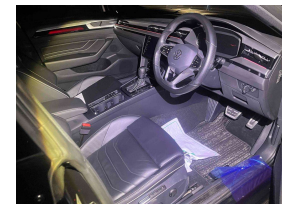

## 2021 Volkswagen Arteon 4Motion R-Line - New Shape Shooting Break

**Stock ID** 17433

**Engine** 2000 cc, Internal Combustion

**Body** Station Wagon

**Odometer** 41,252 km

**Interior** Leather

**Transmission** Automatic

Welcome to Wholesale Cars Direct.  
WCD is quality, WCD is service, it is who we are.

An outstanding Volkswagen Arteon new shape shooting brake. This is due to arrive end of June/early July. It can be fast tracked through compliance upon arrival with genuine interest, or purchased prior subject to condition & test drive.