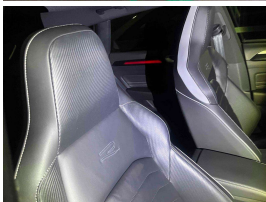

## 2021 Volkswagen Arteon 4Motion R-Line - New Shape Shooting Break

**Stock ID** 17433

**Engine** 2000 cc, Internal Combustion

**Body** Station Wagon

**Odometer** 41,252 km

**Interior** Leather

**Transmission** Automatic

Welcome to Wholesale Cars Direct.  
WCD is quality, WCD is service, it is who we are.

An outstanding Volkswagen Arteon new shape shooting brake. This is due to arrive end of June/early July. It can be fast tracked through compliance upon arrival with genuine interest, or purchased prior subject to condition & test drive.