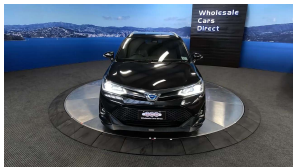

Wholesale Cars Direct

2017 Toyota Corolla Hybrid Fielder WXB - Wireless Apple Car Play.

Stock ID 17217

Engine 1500 cc, Hybrid

Body Station Wagon

Odometer 107,600 km

Interior 0

Transmission Automatic

Welcome to Wholesale Cars Direct.
WCD is quality, WCD is service, it is who we are.

Immaculate as expected from WCD, a BIG spec hybrid WXB estate. Comes with Lane departure warning, Forward collision warning, 16" factory alloys with a brand new set of tyres fitted in NZ, Factory sports front seats, Partial leather interior, Stability control, Cruise control, 3 Point belts for all seats, Proximity keyless - Push button start, , Auto headlights, Auto headlights, Reverse camera, Front/Rear parking sensors, 8 airbags, A brand new wireless Apple Car Play stereo fitted in NZ, Bluetooth, Climate air conditioning