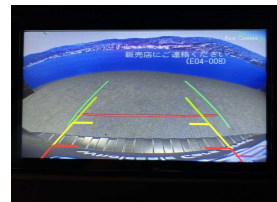

Wholesale Cars Direct

2017 Toyota Corolla Hybrid Fielder WXB - Wireless Apple Car Play.

Stock ID 17217

Engine 1500 cc, Hybrid

Body Station Wagon

Odometer 107,600 km

Interior 0

Transmission Automatic

Welcome to Wholesale Cars Direct.
WCD is quality, WCD is service, it is who we are.

Immaculate as expected from WCD, a BIG spec hybrid WXB estate. Comes with Lane departure warning, Forward collision warning, 16" factory alloys with a brand new set of tyres fitted in NZ, Factory sports front seats, Partial leather interior, Stability control, Cruise control, 3 Point belts for all seats, Proximity keyless - Push button start, , Auto headlights, Auto headlights, Reverse camera, Front/Rear parking sensors, 8 airbags, A brand new wireless Apple Car Play stereo fitted in NZ, Bluetooth, Climate air conditioning