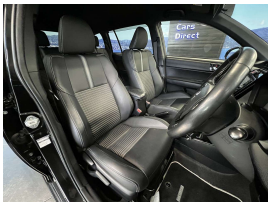

Wholesale Cars Direct

2017 Toyota Corolla Hybrid Fielder WXB - Wireless Apple Car Play.

Stock ID 17217

Engine 1500 cc, Hybrid

Body Station Wagon

Odometer 107,600 km

Interior 0

Transmission Automatic

Welcome to Wholesale Cars Direct.
WCD is quality, WCD is service, it is who we are.

Immaculate as expected from WCD, a BIG spec hybrid WXB estate. Comes with Lane departure warning, Forward collision warning, 16" factory alloys with a brand new set of tyres fitted in NZ, Factory sports front seats, Partial leather interior, Stability control, Cruise control, 3 Point belts for all seats, Proximity keyless - Push button start, , Auto headlights, Auto headlights, Reverse camera, Front/Rear parking sensors, 8 airbags, A brand new wireless Apple Car Play stereo fitted in NZ, Bluetooth, Climate air conditioning