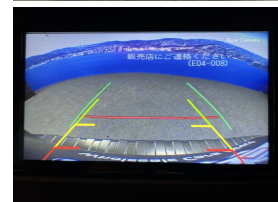

2017 Toyota Corolla Hybrid Fielder WXB - Wireless Apple Car Play.

Stock ID	17217
Engine	1500 cc, Hybrid
Body	Station Wagon
Odometer	107,600 km
Interior	0
Transmission	Automatic

Welcome to Wholesale Cars Direct.
WCD is quality, WCD is service, it is who we are.

Immaculate as expected from WCD, a BIG spec hybrid WXB estate. Comes with Lane departure warning, Forward collision warning, 16" factory alloys with a brand new set of tyres fitted in NZ, Factory sports front seats, Partial leather interior, Stability control, Cruise control, 3 Point belts for all seats, Proximity keyless - Push button start, , Auto headlights, Auto headlights, Reverse camera, Front/Rear parking sensors, 8 airbags, A brand new wireless Apple Car Play stereo fitted in NZ, Bluetooth, Climate air conditioning