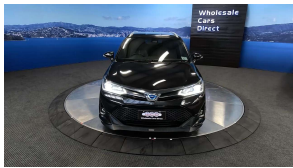

## 2017 Toyota Corolla Hybrid Fielder WXB - Wireless Apple Car Play.

<b>Stock ID</b>	17217
<b>Engine</b>	1500 cc, Hybrid
<b>Body</b>	Station Wagon
<b>Odometer</b>	107,600 km
<b>Interior</b>	0
<b>Transmission</b>	Automatic

Welcome to Wholesale Cars Direct.  
WCD is quality, WCD is service, it is who we are.

Immaculate as expected from WCD, a BIG spec hybrid WXB estate. Comes with Lane departure warning, Forward collision warning, 16" factory alloys with a brand new set of tyres fitted in NZ, Factory sports front seats, Partial leather interior, Stability control, Cruise control, 3 Point belts for all seats, Proximity keyless - Push button start, , Auto headlights, Auto headlights, Reverse camera, Front/Rear parking sensors, 8 airbags, A brand new wireless Apple Car Play stereo fitted in NZ, Bluetooth, Climate air conditioning