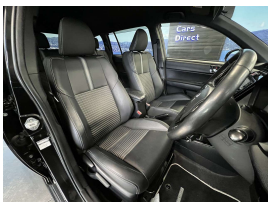

## 2017 Toyota Corolla Hybrid Fielder WXB - Wireless Apple Car Play.

<b>Stock ID</b>	17217
<b>Engine</b>	1500 cc, Hybrid
<b>Body</b>	Station Wagon
<b>Odometer</b>	107,600 km
<b>Interior</b>	0
<b>Transmission</b>	Automatic

Welcome to Wholesale Cars Direct.  
WCD is quality, WCD is service, it is who we are.

Immaculate as expected from WCD, a BIG spec hybrid WXB estate. Comes with Lane departure warning, Forward collision warning, 16" factory alloys with a brand new set of tyres fitted in NZ, Factory sports front seats, Partial leather interior, Stability control, Cruise control, 3 Point belts for all seats, Proximity keyless - Push button start, , Auto headlights, Auto headlights, Reverse camera, Front/Rear parking sensors, 8 airbags, A brand new wireless Apple Car Play stereo fitted in NZ, Bluetooth, Climate air conditioning