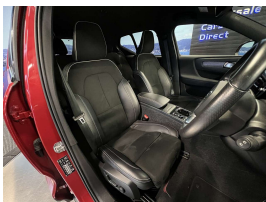

Wholesale Cars Direct

2021 Volvo XC40 Hybrid B4 AWD R-Design - Low Kms - BIG Spec - Grac

Stock ID	17198
Engine	2000 cc, Hybrid
Body	SUV
Odometer	53,350 km
Interior	0
Transmission	Automatic

Welcome to Wholesale Cars Direct.
WCD is quality, WCD is service, it is who we are.

An absolute pristine premium compact mild hybrid Volvo SUV. The most discerning of buyers will love & appreciate this mild hybrid XC40. This really looks hot. Comes with 19" factory alloys with a brand new set of tires fitted in NZ, Harmon Kardon audio, 360 degree surround camera, Reverse camera, Park assist, Apple Car Play, Android Auto, Collision avoidance, Blind spot monitoring, Rear cross traffic warning, Road sign information, Lane departure warning, Lane keep assist, Active L E D headlights, Partial leather R Design sports seats, Auto headlights, Auto high beam, Heated Front seats with drivers memory seat, Heated steering wheel, All wheel drive, Privacy glass, Electric tail gate, Proximity