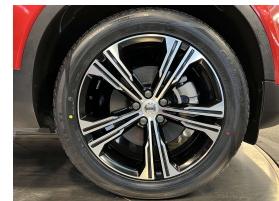

Wholesale Cars Direct

2021 Volvo XC40 Hybrid B4 AWD R-Design - Low Kms - BIG Spec - Grac

Stock ID	17198
Engine	2000 cc, Hybrid
Body	SUV
Odometer	53,350 km
Interior	0
Transmission	Automatic

Welcome to Wholesale Cars Direct.
WCD is quality, WCD is service, it is who we are.

An absolute pristine premium compact mild hybrid Volvo SUV. The most discerning of buyers will love & appreciate this mild hybrid XC40. This really looks hot. Comes with 19" factory alloys with a brand new set of tires fitted in NZ, Harmon Kardon audio, 360 degree surround camera, Reverse camera, Park assist, Apple Car Play, Android Auto, Collision avoidance, Blind spot monitoring, Rear cross traffic warning, Road sign information, Lane departure warning, Lane keep assist, Active L E D headlights, Partial leather R Design sports seats, Auto headlights, Auto high beam, Heated Front seats with drivers memory seat, Heated steering wheel, All wheel drive, Privacy glass, Electric tail gate, Proximity