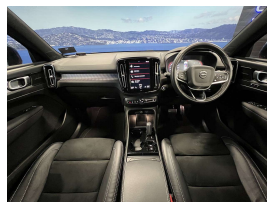

Wholesale Cars Direct

2021 Volvo XC40 Hybrid B4 AWD R-Design - Low Kms - BIG Spec - Grac

Stock ID	17198
Engine	2000 cc, Hybrid
Body	SUV
Odometer	53,350 km
Interior	0
Transmission	Automatic

Welcome to Wholesale Cars Direct.
WCD is quality, WCD is service, it is who we are.

An absolute pristine premium compact mild hybrid Volvo SUV. The most discerning of buyers will love & appreciate this mild hybrid XC40. This really looks hot. Comes with 19" factory alloys with a brand new set of tires fitted in NZ, Harmon Kardon audio, 360 degree surround camera, Reverse camera, Park assist, Apple Car Play, Android Auto, Collision avoidance, Blind spot monitoring, Rear cross traffic warning, Road sign information, Lane departure warning, Lane keep assist, Active L E D headlights, Partial leather R Design sports seats, Auto headlights, Auto high beam, Heated Front seats with drivers memory seat, Heated steering wheel, All wheel drive, Privacy glass, Electric tail gate, Proximity