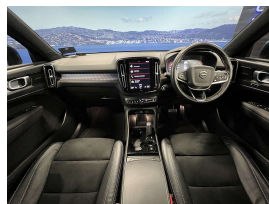

Wholesale Cars Direct

2021 Volvo XC40 Hybrid B4 AWD R-Design - Low Kms - BIG Spec - Grac

Stock ID	17198
Engine	2000 cc, Hybrid
Body	SUV
Odometer	53,350 km
Interior	0
Transmission	Automatic

Welcome to Wholesale Cars Direct.
WCD is quality, WCD is service, it is who we are.

An absolute pristine premium compact mild hybrid Volvo SUV. The most discerning of buyers will love & appreciate this mild hybrid XC40. This really looks hot. Comes with 19" factory alloys with a brand new set of tires fitted in NZ, Harmon Kardon audio, 360 degree surround camera, Reverse camera, Park assist, Apple Car Play, Android Auto, Collision avoidance, Blind spot monitoring, Rear cross traffic warning, Road sign information, Lane departure warning, Lane keep assist, Active L E D headlights, Partial leather R Design sports seats, Auto headlights, Auto high beam, Heated Front seats with drivers memory seat, Heated steering wheel, All wheel drive, Privacy glass, Electric tail gate, Proximity