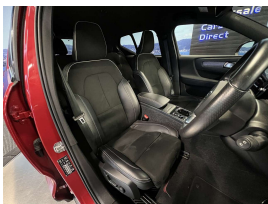

Wholesale Cars Direct

2021 Volvo XC40 Hybrid B4 AWD R-Design - Low Kms - BIG Spec - Grac

Stock ID	17198
Engine	2000 cc, Hybrid
Body	SUV
Odometer	53,350 km
Interior	0
Transmission	Automatic

Welcome to Wholesale Cars Direct.
WCD is quality, WCD is service, it is who we are.

An absolute pristine premium compact mild hybrid Volvo SUV. The most discerning of buyers will love & appreciate this mild hybrid XC40. This really looks hot. Comes with 19" factory alloys with a brand new set of tires fitted in NZ, Harmon Kardon audio, 360 degree surround camera, Reverse camera, Park assist, Apple Car Play, Android Auto, Collision avoidance, Blind spot monitoring, Rear cross traffic warning, Road sign information, Lane departure warning, Lane keep assist, Active L E D headlights, Partial leather R Design sports seats, Auto headlights, Auto high beam, Heated Front seats with drivers memory seat, Heated steering wheel, All wheel drive, Privacy glass, Electric tail gate, Proximity