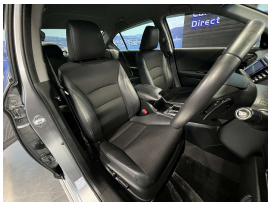

Wholesale Cars Direct

2017 Honda Accord Hybrid EX - Great Spec - Pristine Condition. \$22,99

Stock ID 17222

Engine 2000 cc, Hybrid

Body Sedan

Odometer 104,700 km

Interior 0

Transmission Automatic

Welcome to Wholesale Cars Direct.
WCD is quality, WCD is service, it is who we are.

What a luxury Hybrid large sedan in stunning condition this is. European like style inside & out. Comes with 18" factory alloys with a brand new set of tires fitted in NZ, Front collision warning, Partial leather interior, Electric front seats with drivers seat memory function, Lane departure warning, Front/Rear parking sensors, Heated front seats, Stability control, 8 Airbags, Auto headlights, ABS, Traction control, Dual side climate air conditioning, Radar cruise control, Proximity key - Push button start, 3 point seat belts for all seats, Isofix car seat anchor points, Reverse camera.