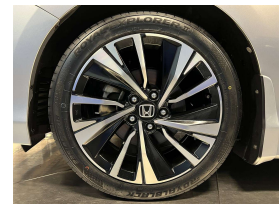

Wholesale Cars Direct

2017 Honda Accord Hybrid EX - Great Spec - Pristine Condition. \$22,99

Stock ID 17222

Engine 2000 cc, Hybrid

Body Sedan

Odometer 104,700 km

Interior 0

Transmission Automatic

Welcome to Wholesale Cars Direct.
WCD is quality, WCD is service, it is who we are.

What a luxury Hybrid large sedan in stunning condition this is. European like style inside & out. Comes with 18" factory alloys with a brand new set of tires fitted in NZ, Front collision warning, Partial leather interior, Electric front seats with drivers seat memory function, Lane departure warning, Front/Rear parking sensors, Heated front seats, Stability control, 8 Airbags, Auto headlights, ABS, Traction control, Dual side climate air conditioning, Radar cruise control, Proximity key - Push button start, 3 point seat belts for all seats, Isofix car seat anchor points, Reverse camera.