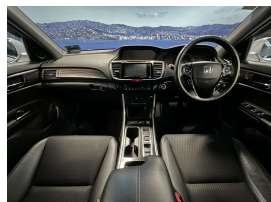

2017 Honda Accord Hybrid EX - Great Spec - Pristine Condition. $21,99

Stock ID	17222
Engine	2000 cc, Hybrid
Body	Sedan
Odometer	104,700 km
Interior	0
Transmission	Automatic

Welcome to Wholesale Cars Direct.
WCD is quality, WCD is service, it is who we are.

What a luxury Hybrid large sedan in stunning condition this is. European like style inside & out. Comes with 18" factory alloys with a brand new set of tires fitted in NZ, Front collision warning, Partial leather interior, Electric front seats with drivers seat memory function, Lane departure warning, Front/Rear parking sensors, Heated front seats, Stability control, 8 Airbags, Auto headlights, ABS, Traction control, Dual side climate air conditioning, Radar cruise control, Proximity key - Push button start, 3 point seat belts for all seats, Isofix car seat anchor points, Reverse camera.