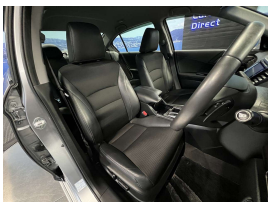

## 2017 Honda Accord Hybrid EX - Great Spec - Pristine Condition. \$21,99

<b>Stock ID</b>	17222
<b>Engine</b>	2000 cc, Hybrid
<b>Body</b>	Sedan
<b>Odometer</b>	104,700 km
<b>Interior</b>	0
<b>Transmission</b>	Automatic

Welcome to Wholesale Cars Direct.  
WCD is quality, WCD is service, it is who we are.

What a luxury Hybrid large sedan in stunning condition this is. European like style inside & out. Comes with 18" factory alloys with a brand new set of tires fitted in NZ, Front collision warning, Partial leather interior, Electric front seats with drivers seat memory function, Lane departure warning, Front/Rear parking sensors, Heated front seats, Stability control, 8 Airbags, Auto headlights, ABS, Traction control, Dual side climate air conditioning, Radar cruise control, Proximity key - Push button start, 3 point seat belts for all seats, Isofix car seat anchor points, Reverse camera.