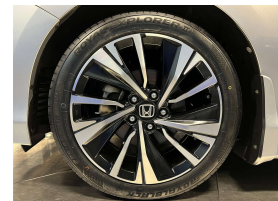

## 2017 Honda Accord Hybrid EX - Great Spec - Pristine Condition. \$21,99

<b>Stock ID</b>	17222
<b>Engine</b>	2000 cc, Hybrid
<b>Body</b>	Sedan
<b>Odometer</b>	104,700 km
<b>Interior</b>	0
<b>Transmission</b>	Automatic

Welcome to Wholesale Cars Direct.  
WCD is quality, WCD is service, it is who we are.

What a luxury Hybrid large sedan in stunning condition this is. European like style inside & out. Comes with 18" factory alloys with a brand new set of tires fitted in NZ, Front collision warning, Partial leather interior, Electric front seats with drivers seat memory function, Lane departure warning, Front/Rear parking sensors, Heated front seats, Stability control, 8 Airbags, Auto headlights, ABS, Traction control, Dual side climate air conditioning, Radar cruise control, Proximity key - Push button start, 3 point seat belts for all seats, Isofix car seat anchor points, Reverse camera.