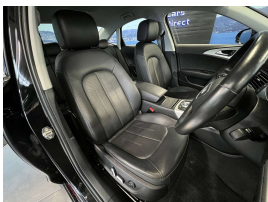

Wholesale Cars Direct

2017 Audi A6 2.0TFSI Quattro - 20" Alloys - Grade 4.5 - Pristine.

Stock ID	17093
Engine	2000 cc
Body	Sedan
Odometer	63,730 km
Interior	Leather
Transmission	Automatic

Welcome to Wholesale Cars Direct.
WCD is quality, WCD is service, it is who we are.

Black on black with factory 20" alloys. This car is one hot facelift European pristine grade 4.5 Audi A6. WCD specialises in the best quality European vehicles, its what we do best, its what we love, along with our nationally known stella service. Comes with full leather trim, Heated electric front seats drivers seat with memory function, Active lane assist, Audi side assist, Audi drive select, NZ Navigation, Stereo upgraded to NZ spec, BOSE Audio system, Radar cruise control, Audi braking guard, 8 Airbags, Dual zone climate control, Electronic stability control, Auto headlights, Reverse camera, Front/Rear parking sensors, Proximity key - Push button start, Multi function steering wheel with paddle shift