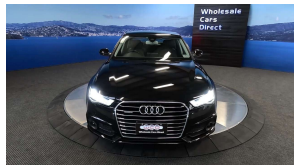

Wholesale Cars Direct

2017 Audi A6 2.0TFSI Quattro - 20" Alloys - Grade 4.5 - Pristine.

Stock ID	17093
Engine	2000 cc
Body	Sedan
Odometer	63,730 km
Interior	Leather
Transmission	Automatic

Welcome to Wholesale Cars Direct.
WCD is quality, WCD is service, it is who we are.

Black on black with factory 20" alloys. This car is one hot facelift European pristine grade 4.5 Audi A6. WCD specialises in the best quality European vehicles, its what we do best, its what we love, along with our nationally known stella service. Comes with full leather trim, Heated electric front seats drivers seat with memory function, Active lane assist, Audi side assist, Audi drive select, NZ Navigation, Stereo upgraded to NZ spec, BOSE Audio system, Radar cruise control, Audi braking guard, 8 Airbags, Dual zone climate control, Electronic stability control, Auto headlights, Reverse camera, Front/Rear parking sensors, Proximity key - Push button start, Multi function steering wheel with paddle shift