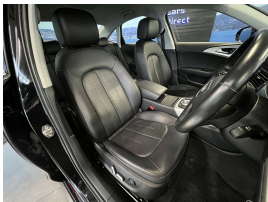

2017 Audi A6 2.0TFSI Quattro - 20" Alloys - Grade 4.5 - Pristine.

Stock ID 17093

Engine 2000 cc, Internal Combustion

Body Sedan

Odometer 63,730 km

Interior Leather

Transmission Automatic

Welcome to Wholesale Cars Direct.
WCD is quality, WCD is service, it is who we are.

Black on black with factory 20" alloys. This car is one hot facelift European pristine grade 4.5 Audi A6. WCD specialises in the best quality European vehicles, its what we do best, its what we love, along with our nationally known stella service. Comes with full leather trim, Heated electric front seats drivers seat with memory function, Active lane assist, Audi side assist, Audi drive select, NZ Navigation, Stereo upgraded to NZ spec, BOSE Audio system, Radar cruise control, Audi braking guard, 8 Airbags, Dual zone climate control, Electronic stability control, Auto headlights, Reverse camera, Front/Rear parking sensors, Proximity key - Push button start, Multi function steering wheel with paddle shift