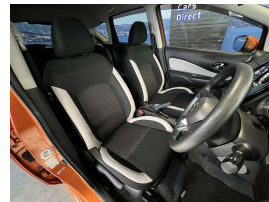

Wholesale Cars Direct

2016 Nissan Note Hybrid Apple Car Play Android Auto Grade

Vehicle	Odometer	Engine	Seats	Stock ID
Details	69.000 km	1200 cc	-	15667

TRADE IN's

All trade ins can be facilitated here quickly and easily