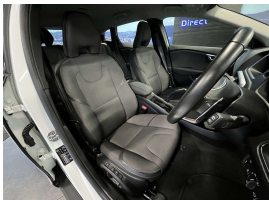

Wholesale Cars Direct

2019 Volvo V40 Facelift T5 AWD - Rare Hot Hatch - Pristine WCD

Stock ID	17174
Engine	2000 cc
Body	Hatchback
Odometer	47,180 km
Interior	0
Transmission	Automatic

Welcome to Wholesale Cars Direct.
WCD is quality, WCD is service, it is who we are.

Volvo's flag ship hatch back. Big Spec, European style at its best. We specialise in premium European vehicles. Comes with lane departure warning, Blind Spot monitoring, Forward collision warning, L E D headlights, Auto headlights, Auto high beam, Heated electric front seats with drivers memory seat, All wheel drive, Reverse camera, Proximity key - Push button start, 9 Airbags, 18" factory alloys, Rear parking sensors, 3 Point seat belts for all seats, 5 star star safety rating, Radar cruise control, Paddle shift tiptronic, Bluetooth.