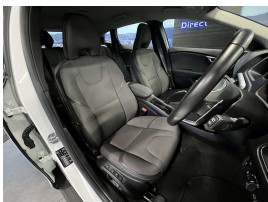

## 2019 Volvo V40 Facelift T5 AWD - Rare Hot Hatch - Pristine WCD

**Stock ID** 17174

**Engine** 2000 cc

**Body** Hatchback

**Odometer** 47,180 km

**Interior** 0

**Transmission** Automatic

Welcome to Wholesale Cars Direct.  
WCD is quality, WCD is service, it is who we are.

Volvo's flag ship hatch back. Big Spec, European style at its best. We specialise in premium European vehicles. Comes with lane departure warning, Blind Spot monitoring, Forward collision warning, L E D headlights, Auto headlights, Auto high beam, Heated electric front seats with drivers memory seat, All wheel drive, Reverse camera, Proximity key - Push button start, 9 Airbags, 18" factory alloys, Rear parking sensors, 3 Point seat belts for all seats, 5 star star safety rating, Radar cruise control, Paddle shift tiptronic, Bluetooth.