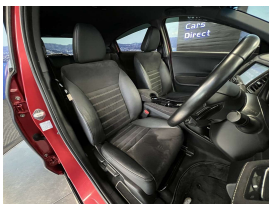

Wholesale Cars Direct

2017 Honda Vezel Hybrid RS Honda Sensing - Heated Seats - Grade 4.5

Stock ID 17304

Engine 1500 cc, Hybrid

Body SUV

Odometer 71,000 km

Interior 0

Transmission Automatic

Welcome to Wholesale Cars Direct.
WCD is quality, WCD is service, it is who we are.

As expected from WCD, another pristine grade 4.5 hybrid Honda Vezel RS. Comes with radar cruise control, 8 Airbags, Heated front seats, LED headlights, Partial leather trim, Proximity keyless entry - Push button start, Stability Control, Forward collision warning, Lane departure warning, Dual side climate control, Isofix car seat anchor points, 3 Point seat belts for all seats, 18 inch 2 tone factory alloys, Reverse camera, Paddle shift tiptronic,