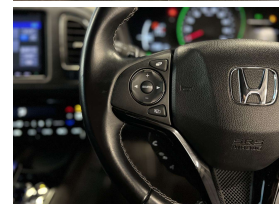

Wholesale Cars Direct

2017 Honda Vezel Hybrid RS Honda Sensing - Heated Seats - Grade 4.5

Stock ID 17304

Engine 1500 cc, Hybrid

Body SUV

Odometer 71,000 km

Interior 0

Transmission Automatic

Welcome to Wholesale Cars Direct.
WCD is quality, WCD is service, it is who we are.

As expected from WCD, another pristine grade 4.5 hybrid Honda Vezel RS. Comes with radar cruise control, 8 Airbags, Heated front seats, LED headlights, Partial leather trim, Proximity keyless entry - Push button start, Stability Control, Forward collision warning, Lane departure warning, Dual side climate control, Isofix car seat anchor points, 3 Point seat belts for all seats, 18 inch 2 tone factory alloys, Reverse camera, Paddle shift tiptronic,