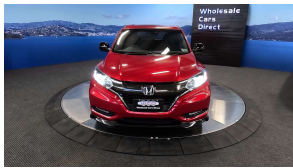

Wholesale Cars Direct

2017 Honda Vezel Hybrid RS Honda Sensing - Heated Seats - Grade 4.5

Stock ID 17304

Engine 1500 cc, Hybrid

Body SUV

Odometer 71,000 km

Interior 0

Transmission Automatic

Welcome to Wholesale Cars Direct.
WCD is quality, WCD is service, it is who we are.

As expected from WCD, another pristine grade 4.5 hybrid Honda Vezel RS. Comes with radar cruise control, 8 Airbags, Heated front seats, LED headlights, Partial leather trim, Proximity keyless entry - Push button start, Stability Control, Forward collision warning, Lane departure warning, Dual side climate control, Isofix car seat anchor points, 3 Point seat belts for all seats, 18 inch 2 tone factory alloys, Reverse camera, Paddle shift tiptronic,