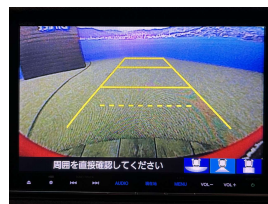

2017 Honda Vezel Hybrid RS Honda Sensing - Heated Seats - Grade 4.5