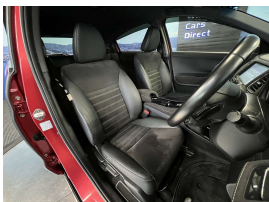

Wholesale Cars Direct

2017 Honda Vezel Hybrid RS Honda Sensing - Heated Seats - Grade 4.5

Stock ID 17304

Engine 1500 cc, Hybrid

Body SUV

Odometer 71,000 km

Interior 0

Transmission Automatic

Welcome to Wholesale Cars Direct.
WCD is quality, WCD is service, it is who we are.

As expected from WCD, another pristine grade 4.5 hybrid Honda Vezel RS. Comes with radar cruise control, 8 Airbags, Heated front seats, LED headlights, Partial leather trim, Proximity keyless entry - Push button start, Stability Control, Forward collision warning, Lane departure warning, Dual side climate control, Isofix car seat anchor points, 3 Point seat belts for all seats, 18 inch 2 tone factory alloys, Reverse camera, Paddle shift tiptronic,