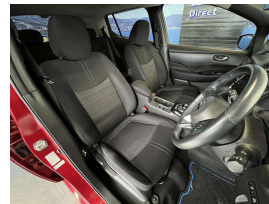

## 2020 Nissan Leaf XV 40Kwh - Facelift - Dash Upgrade - Grade

Vehicle	Odometer	Engine	Seats	Stock ID
Details	53.317 km	0 cc	5	16064