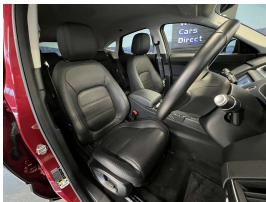

Wholesale Cars Direct

2020 Jaguar E-Pace S - 19" Alloys - Leather - AWD - Apple Car Play -

Stock ID	17312
Engine	2000 cc
Body	SUV
Odometer	20,130 km
Interior	Leather
Transmission	Automatic

Welcome to Wholesale Cars Direct.
WCD is quality, WCD is service, it is who we are.

What a premium low Km pristine Jaguar E Pace S. A very special opportunity cool European SUV. An exceptional grade 4.5 as expected by WCD, specialising in bringing to NZ premium condition vehicles. Comes with Jaguars Autonomous Braking System (AEB), Lane keep assist, Blind spot monitoring, Rear cross traffic alert, 19" factory alloys, Lane departure warning, Radar cruise control, Auto headlights. Auto high beam, Full leather sports seats, Proximity key - Push button start, Heated electric front seats, Electric Tailgate, ABS, Isofix child seat anchor points, 10 airbags, 3 Point seat belts for all seats, Front/Rear parking sensors, 360 degree surround view camera, Reverse camera, Dual side climate control,