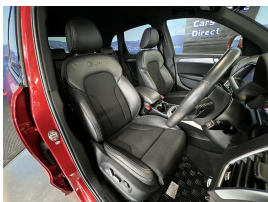

2017 Audi Q5 Quattro S-Line - Grade 4.5 - Pristine. $25,990

Stock ID	17009
Engine	2000 cc
Body	SUV
Odometer	61,350 km
Interior	0
Transmission	Automatic

Welcome to Wholesale Cars Direct.
WCD is quality, WCD is service, it is who we are.

A premium condition S-Line Quattro Audi Q5. This is a facelift model, stunning grade 4.5 condition as expected from WCD European vehicles. Comes with S Line sports bolstered front seats, Partial leather interior, Radar Cruise control, Paddle shift tiptronic, Electric front seats, 8 Airbags, Dual side climate control, Isofix car seat anchor points, Auto headlights, Brake assist, Proximity Key - Push button start, Reverse camera, Electric Tailgate, Bluetooth handsfree, Music streaming, Front/Rear parking sensors, 20 inch factory alloys, Electric memory drivers seat, Stereo has been upgraded to NZ spec. NZ Navigation, Equipped with Quattro all wheel drive with a 2.0 Litre Turbocharged petrol engine.