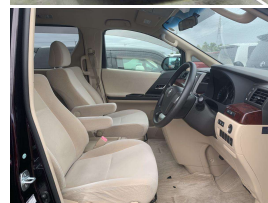

## 2010 Toyota Vellfire 2.4X \$19,600

Vehicle	Odometer	Engine	Seats	Stock ID
Details	67.727 km	2400 cc	-	13959