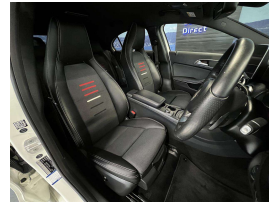

Wholesale Cars Direct

2016 Mercedes-Benz A 180 Facelift Style Pack - NZ Nav &

Vehicle	Odometer	Engine	Seats	Stock ID
Details	43.800 km	1600 cc	-	15798

TRADE IN's

All trade ins can be facilitated here quickly and easily