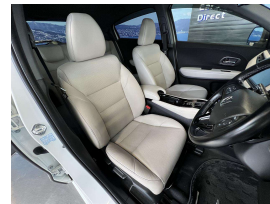

Wholesale Cars Direct

2016 Honda Vezel Hybrid Z - Leather - Aple Car Play Android

Vehicle	Odometer	Engine	Seats	Stock ID
Details	37.500 km	1500 cc	-	15571

TRADE IN's

All trade ins can be facilitated here quickly and easily