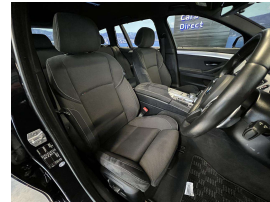

Wholesale Cars Direct

2016 BMW 523i Motorsport - NZ Nav & Stereo Upgrade -

Vehicle	Odometer	Engine	Seats	Stock ID
Details	44.800 km	2000 cc	-	15823

TRADE IN's

All trade ins can be facilitated here quickly and easily