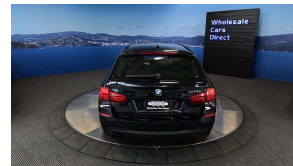

Wholesale Cars Direct

2016 BMW 523i Motorsport - NZ Nav & Stereo Upgrade -

Vehicle	Odometer	Engine	Seats	Stock ID
Details	44.800 km	2000 cc	-	15823

TRADE IN's

All trade ins can be facilitated here quickly and easily